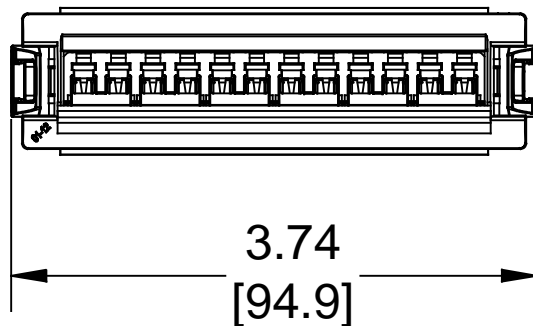

MATERIAL ID	DESCRIPTION
760230938	ASSEMBLY, BEZEL DMis

NOTES:

1. SEE SYSTIMAX CATALOG FOR PART NUMBER SUFFIXES TO INDICATE COLOR/PKG.
2. SEE SYSTIMAX CATALOG FOR COMPLETE LIST OF PARTS RELATED TO THE USE OF THIS PRODUCT.
3. DIMENSIONS ARE IN INCHES[MM].
4. PART INCLUDES:  
(1) BEZEL ASSEMBLY, AQUA

360DPis-12LC-LS	
<b>COMMScope, INC</b> OF NORTH CAROLINA	
SYSTIMAX® SOLUTIONS	
PT	DRAWN BY TZ
APPROVED BY	DATE 07-NOV-2016
	DWG NO 760230938

REV	DATE	ECR	DESCRIPTION
1	07-NOV-16		INITIAL ISSUE