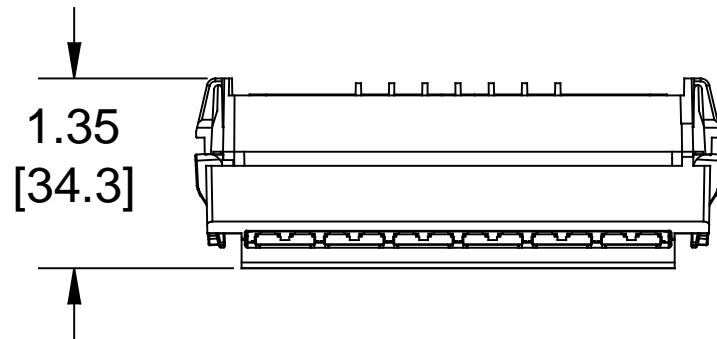

MATERIAL ID	DESCRIPTION
760230938	ASSEMBLY, BEZEL DMis

NOTES:

1. SEE SYSTIMAX CATALOG FOR PART NUMBER SUFFIXES TO INDICATE COLOR/PKG.
2. SEE SYSTIMAX CATALOG FOR COMPLETE LIST OF PARTS RELATED TO THE USE OF THIS PRODUCT.
3. DIMENSIONS ARE IN INCHES[MM].
4. PART INCLUDES:  
(1) BEZEL ASSEMBLY, AQUA