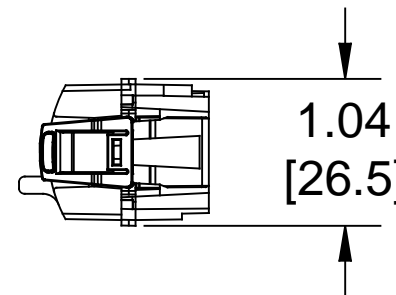

MATERIAL ID	DESCRIPTION
760230938	ASSEMBLY, BEZEL DMis

NOTES:

1. SEE SYSTIMAX CATALOG FOR PART NUMBER SUFFIXES TO INDICATE COLOR/PKG.
2. SEE SYSTIMAX CATALOG FOR COMPLETE LIST OF PARTS RELATED TO THE USE OF THIS PRODUCT.
3. DIMENSIONS ARE IN INCHES[MM].
4. PART INCLUDES:  
(1) BEZEL ASSEMBLY, AQUA