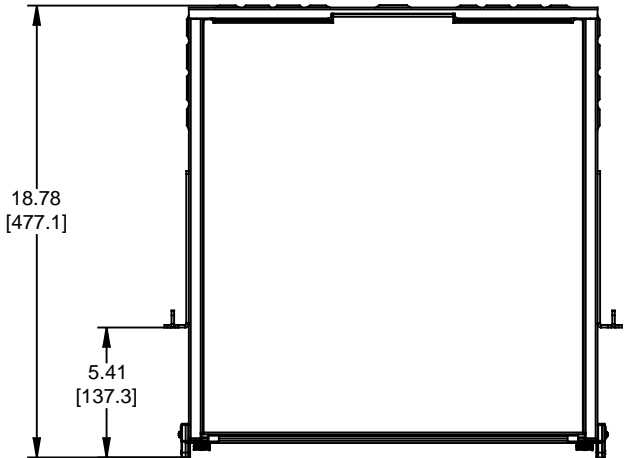

MATERIAL ID	DESCRIPTION
760231456	ASSY, 2U SD SLIDING SHELF

- NOTES:
- SEE SYSTIMAX CATALOG FOR PART NUMBER SUFFIXES TO INDICATE COLOR/PKG.
  - SEE SYSTIMAX CATALOG FOR COMPLETE LIST OF PARTS RELATED TO THE USE OF THIS PRODUCT.
  - DIMENSIONS ARE IN INCHES[MM].
  - PART INCLUDES:
    - (1) ASSY, FRONT DOOR
    - (1) 2U SLIDING SHELF
    - (1) RETAINER KIT

SD-2U-SD	
<b>COMMSCOPE, INC</b> OF NORTH CAROLINA	
SYSTIMAX® SOLUTIONS	
DRAWN BY DJ	
DATE 10/28/2016	DWG NO 760231456

REV	DATE	ECR	DESCRIPTION	APPROVED BY
1	10/28/16		INITIAL ISSUE	NCF