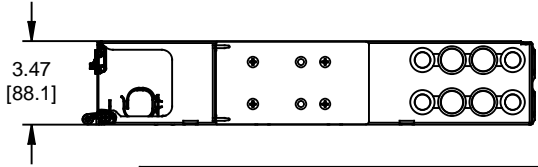

MATERIAL ID	DESCRIPTION
760231456	ASSY, 2U SD SLIDING SHELF

- NOTES:
- SEE SYSTIMAX CATALOG FOR PART NUMBER SUFFIXES TO INDICATE COLOR/PKG.
  - SEE SYSTIMAX CATALOG FOR COMPLETE LIST OF PARTS RELATED TO THE USE OF THIS PRODUCT.
  - DIMENSIONS ARE IN INCHES[MM].
  - PART INCLUDES:
    - (1) ASSY, FRONT DOOR
    - (1) 2U SLIDING SHELF
    - (1) RETAINER KIT

SD-2U-SD	
<b>COMMSCOPE, INC</b> OF NORTH CAROLINA	
SYSTIMAX® SOLUTIONS	
DRAWN BY DJ	
DATE 10/28/2016	DWG NO 760231456

REV	DATE	ECR	DESCRIPTION	APPROVED BY
1	10/28/16		INITIAL ISSUE	NCF