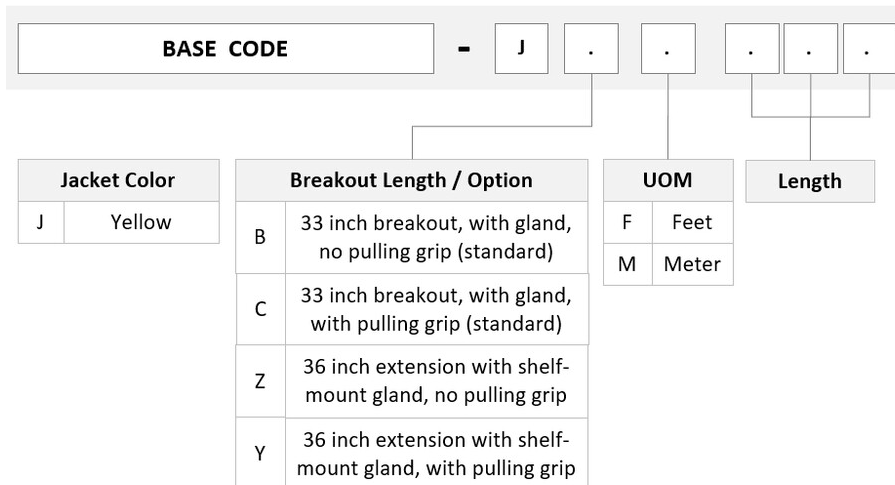

UHGMXMXAF

Interface Feature, connector B	Pinned
Jacket Color	Yellow
Polarity	Method B Enhanced (ULL)
Fibers per Subunit, quantity	12
Total Fibers, quantity	24

Dimensions

Breakout Length	33 in
Cable Assembly Length Range (m)	3 – 999
Cable Assembly Length Range (ft)	10 – 999

Ordering Tree

Mechanical Specifications

Cable Retention Strength, maximum	11.24 lb @ 0° | 4.40 lb @ 90°

Optical Specifications

Fiber Mode	Singlemode
Fiber Type	G.652.D | G.657.A1, TeraSPEED®

Environmental Specifications

Operating Temperature	-10 °C to +60 °C (+14 °F to +140 °F)
Environmental Space	Indoor | Plenum