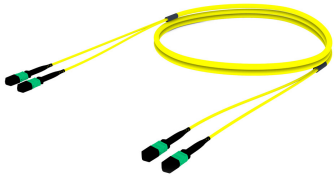

UHGMXMXAF

Base Product

Ultra Low Loss (ULL) Singlemode MPO12 (Pinned) to MPO12 (Pinned), Armored Pre-terminated Trunk Cable, 24-Fiber, Plenum

OBSOLETE

This product was discontinued on: April 30, 2024

Replaced By:

UHGMXMXCF Singlemode MPO12 APC (pinned) to MPO12 APC (pinned) Fiber Trunk Cable Assembly, 24-Fiber, Armored Indoor Plenum

Product Classification

Regional Availability	Asia Australia/New Zealand China Europe India Latin America Middle East/Africa North America
Portfolio	CommScope®
Product Type	Fiber trunk cable assembly
Product Brand	SYSTIMAX InstaPATCH® 360
Ordering Note	For lengths greater than 999 ft (304 m), orders must be in meters Minimum length may vary based on cable configuration

General Specifications

Connector A, quantity	2
Color, boot A	Black
Color, connector A	Green
Connector B, quantity	2
Color, boot B	Black
Color, connector B	Green
Construction Type	Armored Stranded
Furcation Color	Yellow
Interface, Connector A	MPO-12/APC Male
Interface Feature, connector A	Pinned
Interface, Connector B	MPO-12/APC Male

UHGMXMXAF

Interface Feature, connector B	Pinned
Jacket Color	Yellow
Polarity	Method B Enhanced (ULL)
Fibers per Subunit, quantity	12
Total Fibers, quantity	24

Dimensions

Breakout Length	33 in
Cable Assembly Length Range (m)	3 – 999
Cable Assembly Length Range (ft)	10 – 999