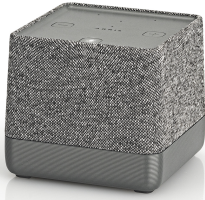

# SMD7852 | SMD7852 UHD IP Smart Media Device

## Base Product

IP, HEVC/AV1, Ultra-HD SMD with Wi-Fi 6

This Smart Media Device is a compact UHD IP client with far-field microphones, speakers and DSP (Digital Signal Processing) that enables the integration of voice assistants into the TV experience. The SMD7852 centralizes the voice-controlled services in the home by displaying visual feedback from the voice assistant on the TV and enabling voice control of video services.

The SMD7852 offers the processing power, Vulkan® graphics and video decoding to deliver stunning 4K UltraHD/High Dynamic Range content and OTT video services. Dual-band Wi-Fi 6 provides reliable video over wireless with flexibility in location.

### Video

- 4Kp60 10-bit UltraHD video decode and resolution
- HDR10, HDR10+ (option), HLG, and Dolby Vision (option) formats supported
- AV1, HEVC, MPEG-4 AVC, VP9, and VC-1 video codecs
- Wi-Fi 6, 802.11ax, 2x2, Dual Band Selectable
- Supports various Conditional Access Systems, including CommScope TITANIUM
- DRM pre-integration with Microsoft® PlayReady®, Widevine®, and CommScope SECUREMEDIA® DRM
- Compliant with OTT services: Netflix, YouTube, Disney+, Amazon Prime, and others