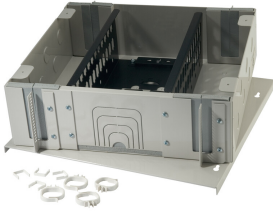

700188923 | M48CPP

M48CPP Type Zone Box, forty-eight port

Product Classification

Regional Availability	Asia | Australia/New Zealand | EMEA | Latin America | North America
Portfolio	CommScope®
Product Type	Zone box

General Specifications

Application	Provide for the distribution of data and telecommunication signals
Mounting	Surface
Total Ports, quantity	48

Dimensions

Height	332.23 mm | 13.08 in
Width	355.6 mm | 14 in
Depth	107.95 mm | 4.25 in

Packaging and Weights

Packaging quantity	1
Weight, net	9.616 kg | 21.2 lb

Regulatory Compliance/Certifications

Agency	Classification
CHINA-ROHS	Below maximum concentration value
ISO 9001:2015	Designed, manufactured and/or distributed under this quality management system
REACH-SVHC	Compliant as per SVHC revision on www.commscope.com/ProductCompliance
ROHS	Compliant
UK-ROHS	Compliant