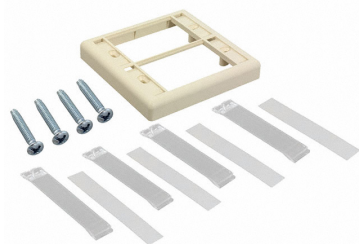

# 1479486-3

---

SL Series Faceplate, double gang, double-sided, white

### Replaced By:

1-1479486-3

SL Series Faceplate, double gang, double-sided, alpine white

## General Specifications

<b>Application</b>	Used with SL Series outlets
<b>Color</b>	White
<b>Gangs, quantity</b>	2
<b>Outlet Orientation</b>	Flat
<b>Port Marking Type</b>	Label
<b>Total Ports, quantity</b>	2