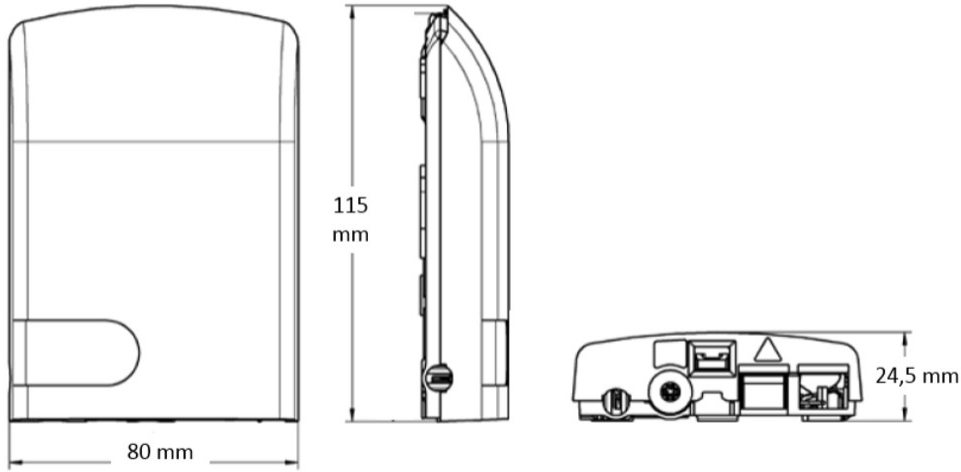

COWO Customer Wall Outlet, 4 LC/UPC ports, no pigtails

- Allows easy and unobtrusive termination of fiber optic cables in an office, home or communications room
- Very flat design, mounts on a standard flush mount electrical outlet
- Possibility to invert the adapter in the holder to prevent disconnection when pulling the patch cords

Product Classification

Regional Availability	EMEA
Product Type	Outlet
Product Series	COWO

General Specifications

Color	White
Cover Type	Hinged with latches
Interface Type	LC/UPC
Lock Type	Lead-wire seal Screw
Mounting	Wall mount
Splices Included, quantity	0
Total Ports, quantity	4

Dimensions

Height	115.062 mm 4.53 in
Width	80.01 mm 3.15 in
Depth	24.384 mm 0.96 in

Outline Drawing

Material Specifications

Material Type LSZH thermoplastic

Optical Specifications

Fiber Mode Singlemode

Environmental Specifications