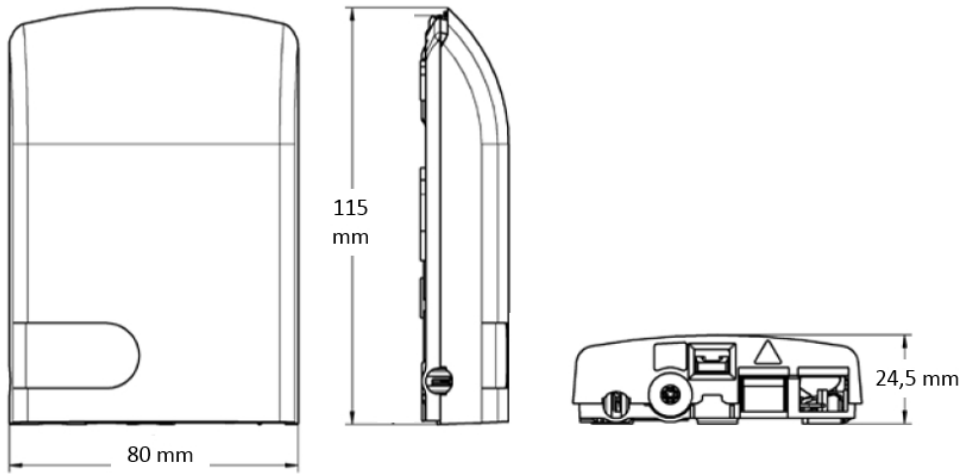

COWO Customer Wall Outlet, 1 SC/UPC port, 1 pigtail

- Allows easy and unobtrusive termination of fiber optic cables in an office, home or communications room
- Very flat design, mounts on a standard flush mount electrical outlet
- Possibility to invert the adapter in the holder to prevent disconnection when pulling the patch cords

Product Classification

| | |
|------------------------------|-------------------|
| Regional Availability | EMEA |
| Product Type | Fiber wall outlet |
| Product Series | COWO |

General Specifications

| | |
|-----------------------------------|------------------------|
| Color | White |
| Cover Type | Hinged with latches |
| Interface Type | SC/UPC |
| Lock Type | Lead-wire seal Screw |
| Mounting | Wall mount |
| Splices Included, quantity | 1 |
| Total Ports, quantity | 1 |

Dimensions

| | |
|---------------|----------------------|
| Height | 115.062 mm 4.53 in |
| Width | 80.01 mm 3.15 in |
| Depth | 24.384 mm 0.96 in |

Outline Drawing

Material Specifications

Material Type LSZH thermoplastic