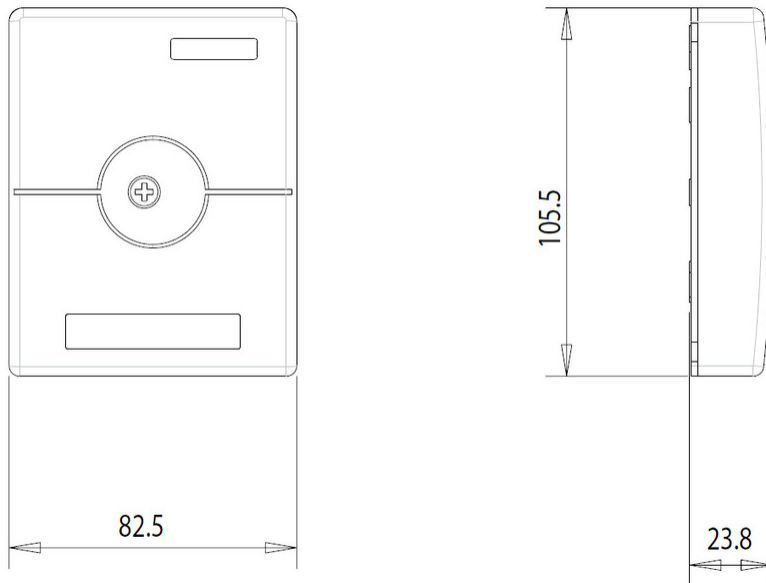

Material Specifications

Material Type LSZH thermoplastic

Optical Specifications

Fiber Mode Singlemode

Environmental Specifications

Storage Temperature -30 °C to +60 °C (-22 °F to +140 °F)

Relative Humidity Up to 93%, non-condensing

Environmental Space Indoor

Packaging and Weights

Packaging quantity 10

Regulatory Compliance/Certifications

Agency	Classification
CHINA-ROHS	Below maximum concentration value
REACH-SVHC	Compliant as per SVHC revision on www.commscope.com/ProductCompliance
ROHS	Compliant
UK-ROHS	Compliant