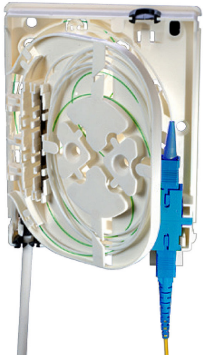

# CZ8354-000 | HFTP-NO-S101-E

---

HFTP Customer premises fiber wall outlet, SC/UPC, no pigtails, one adapter

- Compact fiber wall outlet for use at the final fiber termination point in the customer premises
- Can be wall mounted and mounted on wall boxes with fixation points of 60mm
- Direct termination with field installable connectors
- Laser safe with in-built individual shutters

## General Specifications

<b>Color</b>	White
<b>Cover Type</b>	Screw-on
<b>Interface Type</b>	SC/UPC
<b>Mounting</b>	Wall mount
<b>Total Ports, quantity</b>	1

## Dimensions

<b>Height</b>	105.41 mm   4.15 in
<b>Width</b>	82.55 mm   3.25 in
<b>Depth</b>	23.876 mm   0.94 in