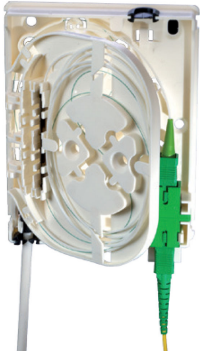

CK7246-000 | HFTP-NO-NN00-E

HFTP Customer premises fiber wall outlet, no adapters, no pigtails, for splicing only

- Compact fiber wall outlet for use at the final fiber termination point in the customer premises
- Can be wall mounted and mounted on wall boxes with fixation points of 60mm
- Direct termination with field installable connectors
- Laser safe with in-built individual shutters

Product Classification

Regional Availability	EMEA
Product Type	Outlet
Product Series	HFTP
Minimum Order Quantity	300

General Specifications

Color	White
Cover Type	Screw-on
Interface Type	Unloaded
Mounting	Wall mount
Port Capacity, maximum	4
Total Ports, quantity	0

Dimensions

Height	105.41 mm | 4.15 in
Width	82.55 mm | 3.25 in
Depth	23.876 mm | 0.94 in

Outline Drawing