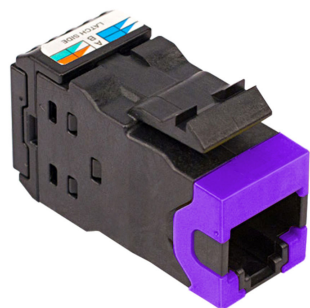

1-1933476-0

JACK, AMP-TWIST, UTP, C6A, VIOLET

OBSOLETE

This product was discontinued on: June 30, 2019

Replaced By:

760241192
SL10G-VIO

NETCONNECT SL 110 Series Modular Jack, RJ45, category 6A, T568A/T568B, unshielded, no dust cover, violet

SL Series

General Specifications

ANSI/TIA Category

6A

Cable Type

Unshielded

Color

Violet

Conductor Type

Solid | Stranded

Integrated Dust Cover Type

None

Mounting

SL Series faceplates and panels

Outlet Feature

Inverted jack face

Electrical Specifications

Safety Voltage Rating	150 Vac
------------------------------	---------

Material Specifications

Contact Base Material	Beryllium copper
Contact Plating Material	Gold
Material Type	Polycarbonate