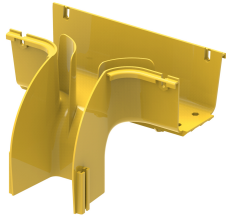

# FGS-MDSP-EX-A

---

FiberGuide® Extended Downspout, 4x4in, Yellow