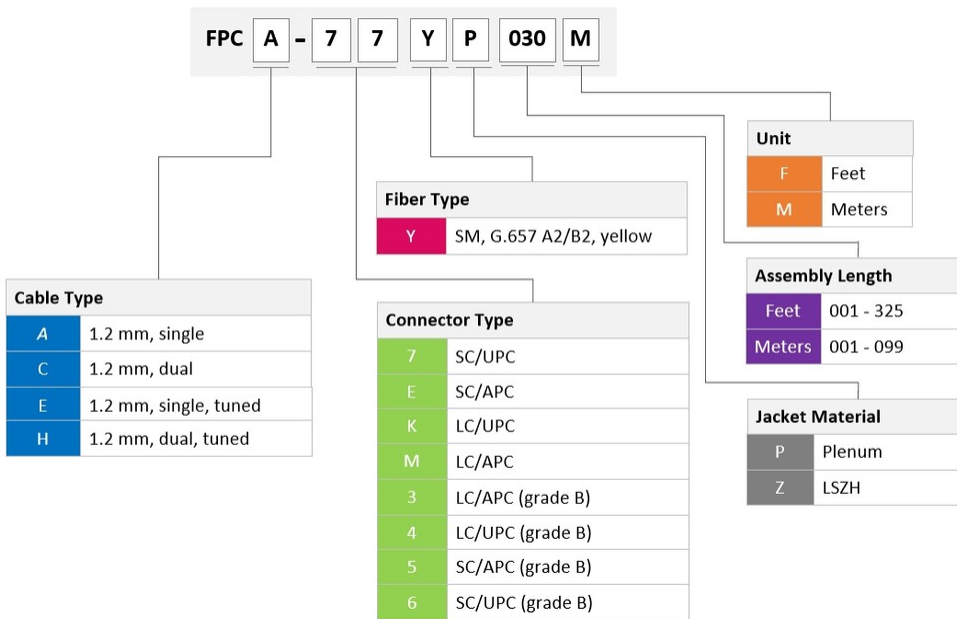

FPCA-77YZ

Fiber Optic Patch Cord, singlemode, 1.2 mm LSZH jacket, SC/UPC-SC/UPC, yellow

- 1.2 mm diameter cable provides a 65% space savings over commonly used 2.0 mm cable
- 1.2 mm diameter fiber patch cords use Reduced Bend Radius (RBR) fiber cable
- Typically used in environments where space constraints and cable routing prove most challenging

Product Classification

Regional Availability	Europe Middle East/Africa
Product Type	Fiber patch cord, simplex
Product Series	FPCA

General Specifications

Connector A, quantity	1
Color, boot A	Blue
Color, connector A	Blue
Connector B, quantity	1
Color, boot B	Blue
Color, connector B	Blue
Interface, Connector A	SC/UPC
Interface, Connector B	SC/UPC
Jacket Color	Yellow
Total Fibers, quantity	1

Dimensions

Diameter Over Jacket	1.2 mm 0.047 in
-----------------------------	-------------------

Ordering Tree

FPCA-77YZ

Optical Specifications

Fiber Mode	Singlemode
Fiber Type	G.657.A2/B2
Insertion Loss, maximum, connector A	55 dB
Insertion Loss, maximum, connector B	55 dB
Insertion Loss, ULL, maximum, connector A	0.25 dB
Insertion Loss, ULL, maximum, connector B	0.25 dB