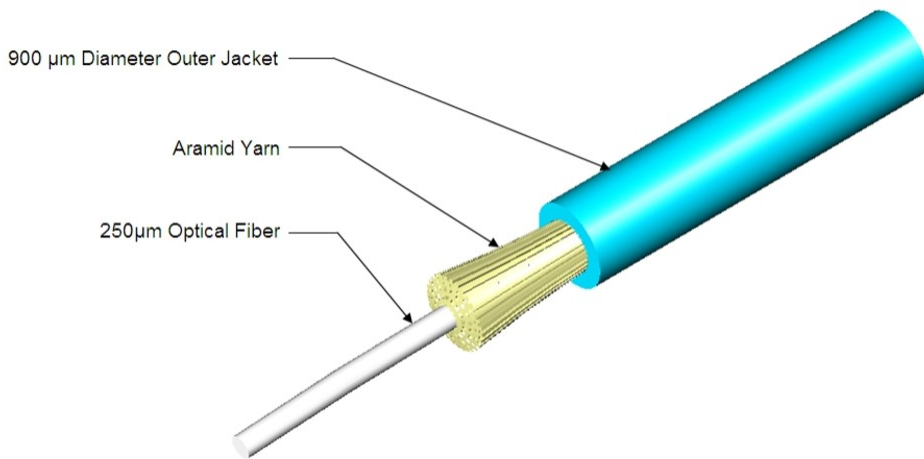

Representative Image

Environmental Specifications

EN50575 CPR Cable EuroClass Fire Performance	Cca