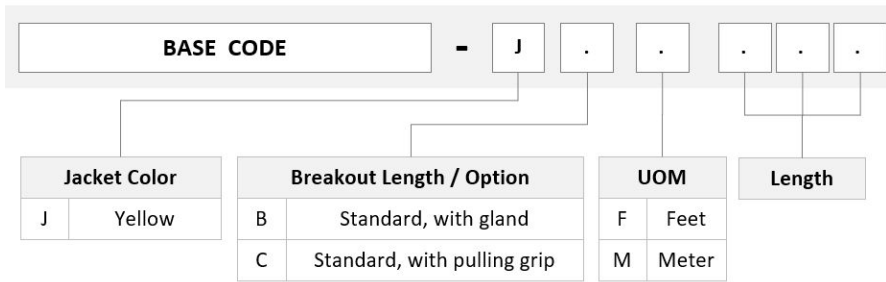

General Specifications

Color, boot A	Black
Color, connector A	Green
Color, boot B	Black
Color, connector B	Green
Construction Type	Armored Stranded
Furcation Color	Yellow
Interface, Connector A	MPO-12/APC Female
Interface, Connector B	Unterminated
Jacket Color	Yellow
Polarity	Method B (LL)
Fibers per Subunit, quantity	12
Total Fibers, quantity	12

Dimensions

Breakout Length	33 in
Cable Assembly Length Range (m)	3 – 999
Cable Assembly Length Range (ft)	10 – 999

Ordering Tree

FHWMPUCAD

Mechanical Specifications

Cable Retention Strength, maximum 11.24 lb @ 0 ° | 4.40 lb @ 90 °