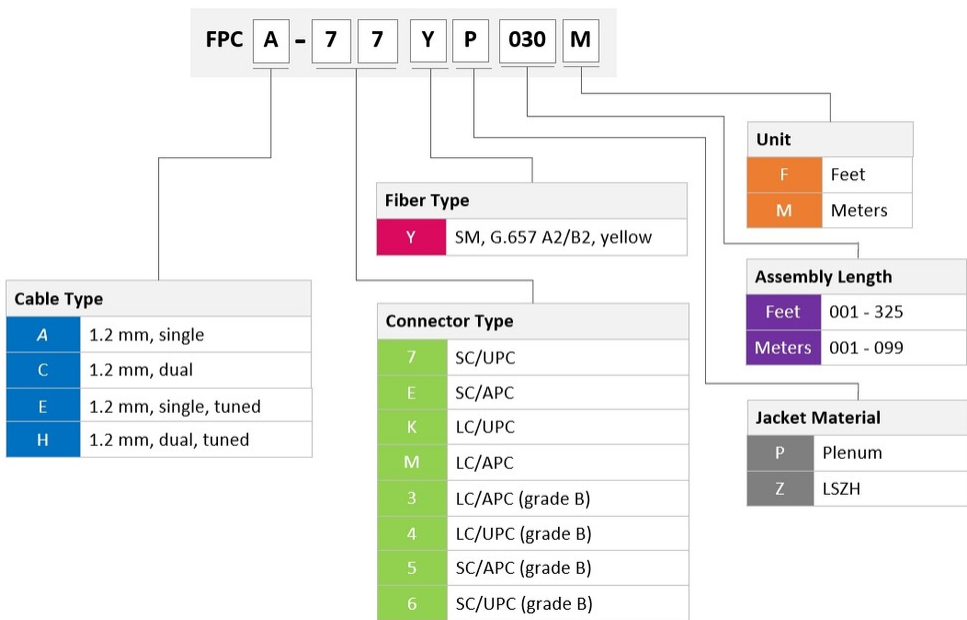

## General Specifications

<b>Connector A, quantity</b>	1
<b>Color, boot A</b>	Blue
<b>Color, connector A</b>	Blue
<b>Connector B, quantity</b>	1
<b>Color, boot B</b>	Blue
<b>Color, connector B</b>	Blue
<b>Interface, Connector A</b>	LC/UPC
<b>Interface, Connector B</b>	SC/UPC
<b>Jacket Color</b>	Yellow
<b>Total Fibers, quantity</b>	2
<b>Transmission Standards</b>	TIA/EIA-604 FOCIS-3

## Dimensions

<b>Diameter Over Jacket</b>	1.2 mm   0.047 in
-----------------------------	-------------------

## Ordering Tree