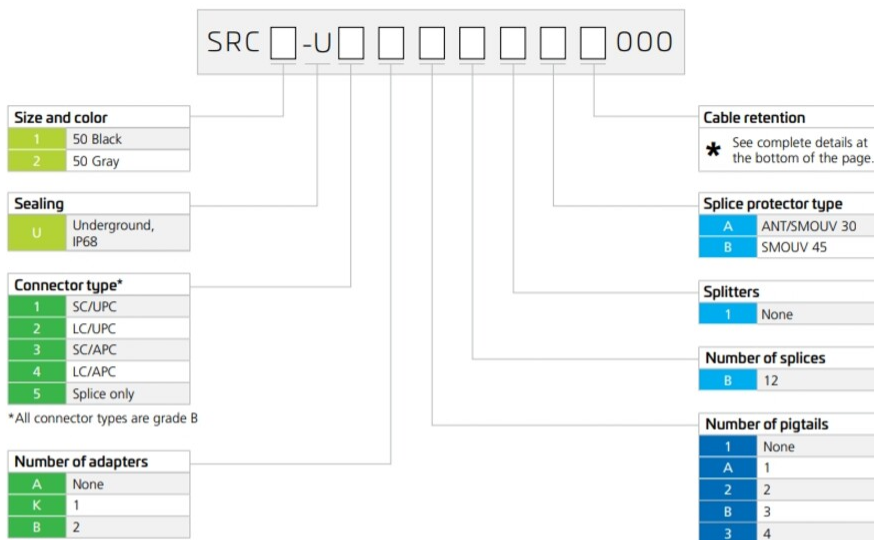

SRC1-U5A1B1BB000

Splicing Capacity, Single Fusion, maximum	12
Splicing Type, Supported	Single fusion
Split Ratio	Symmetrical
Splitter Type	No splitter
Splitter, quantity	0

Dimensions

Height	267 mm | 10.512 in
Width	87 mm | 3.425 in
Depth	49 mm | 1.929 in
Cable Entry Drop Port Diameter	8 mm (0.31 in) mm

Ordering Tree

Cable retention^a	Cable Termination Unit (CTU) options				
A None	B	C	D	E	F
B NVX-CR-MC-FT-NN	NVX-CR-MC-FT-NN	NVX-CR-MC-RD-NN	NVX-CR-SA-SM-NN	NVX-CR-TI-SM-NN	NVX-CR-DU-FL-NN
C NVX-CR-MC-RD-NN	- Flat cable - Metal clip - Range 3 x 5 to 4 x 8 mm	- Round cable - Metal clip - Range 4 to 6.2 mm	- Round cable - Dia up to 8 mm - Strength member - Aramid yarns - Single layer	- Round cable - Dia up to 8 mm - Aramid yarns - Single layer	- Round cable - Dia up to 6.2 mm - Aramid yarns - Dual layer - Compact length
D NVX-CR-SA-SM-NN	^a 2 cable attachments are supplied.				
E NVX-CR-TI-SM-NN					
F NVX-CR-DU-FL-NN