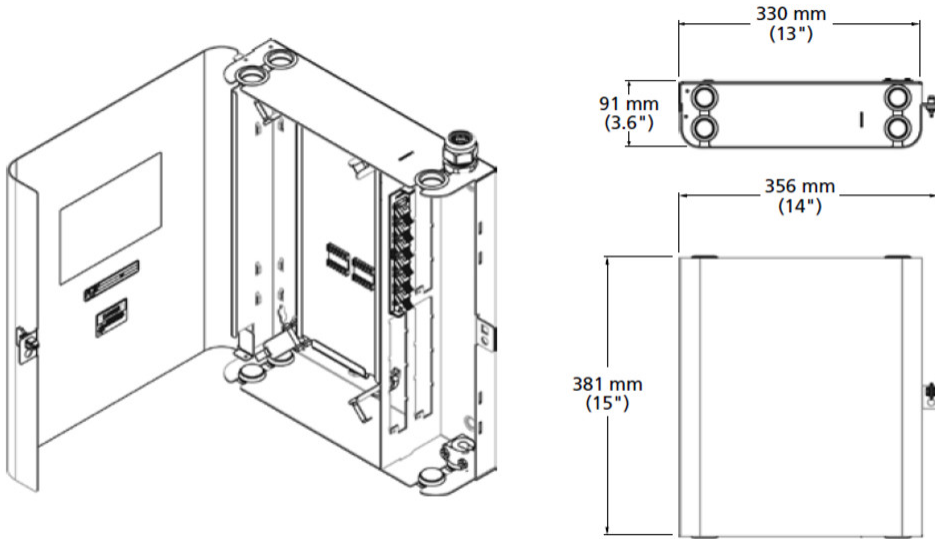

FL1-H7/02HD1-016

FL1000 Fiber Wall Box, 2-door, singlemode SC/UPC, 24 ports, with indoor/outdoor black jacket cable, stub at far end, 16 meters

- Ideal for small to medium fiber counts within communication rooms or closets at customer sites
- Provides demarcation access for the telecom carrier and the end-user by way of separate compartments
- Guarantees mechanical protection and fiber management for indoor and outdoor cable
- Fully customizable for patch-patch, splice-patch or for the storage of un-terminated (dark) fibers

Product Classification

Regional Availability	North America
Product Type	Fiber wall box
Product Series	FL1000

General Specifications

Application	Patching
Adapter Packs Included, quantity	2
Adapters, quantity	12
Cable Clamps, quantity	1
Cable Entry Location	Bottom left Bottom right Top left Top right
Cable Type	IFC - Stranded
Color	Putty white
Door, quantity	2
Front Door Type	Single hinged
Growth Configuration	Fully loaded
Interface	SC/UPC
Lock Type	Key lock
Mounting	Wall
Total Fibers, quantity	12
Total Ports, quantity	12

Dimensions

Height	433 mm 17.047 in
Width	511 mm 20.118 in

FL1-H7/02HD1-016

Depth	156.97 mm 6.18 in
Cable Length	229 m 751.312 ft

Outline Drawing

Material Specifications

Finish	Powder coated
Material Type	Steel