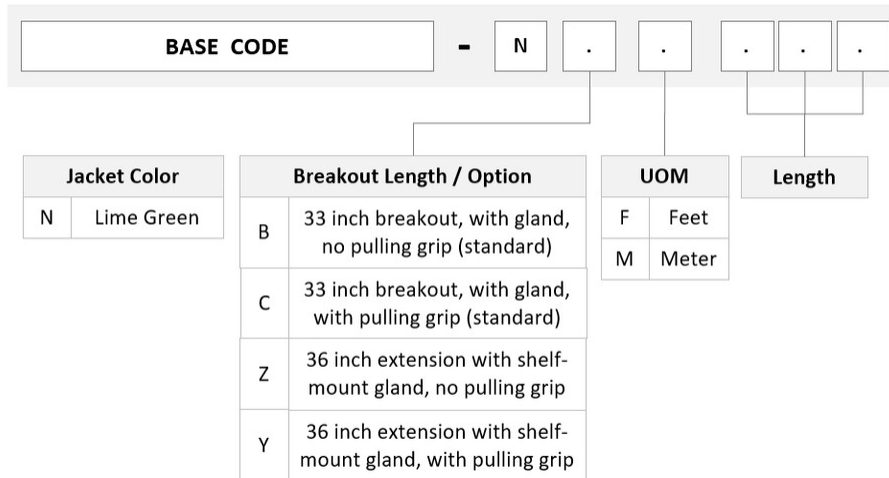

General Specifications

Connector A, quantity	4
Color, boot A	Black
Color, connector A	Lime green
Connector B, quantity	4
Color, boot B	Black
Color, connector B	Lime green
Construction Type	Armored Stranded
Furcation Color	Lime green
Interface, Connector A	MPO-12/UPC Male
Interface Feature, connector A	Pinned
Interface, Connector B	MPO-12/UPC Male
Interface Feature, connector B	Pinned
Jacket Color	Lime green
Polarity	Method B Enhanced (ULL)
Fibers per Subunit, quantity	12
Total Fibers, quantity	48

UKVMXMXAH

Dimensions

Breakout Length	33 in
Cable Assembly Length Range (m)	3 – 999
Cable Assembly Length Range (ft)	10 – 999

Ordering Tree

Mechanical Specifications

Cable Retention Strength, maximum	11.24 lb @ 0° 4.40 lb @ 90°
--	-------------------------------