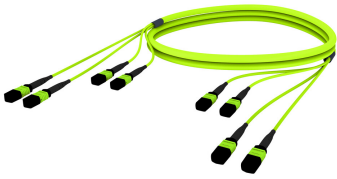

UKVMXMXAH

Base Product

Ultra Low Loss (ULL) Multimode OM5 MPO12 (Pinned) to MPO12 (Pinned), Armored Pre-terminated Trunk Cable, 48-Fiber, Low Smoke Zero Halogen (LSZH)

Product Classification

Regional Availability	Asia Australia/New Zealand Latin America Middle East/Africa North America
Portfolio	CommScope®
Product Type	Fiber trunk cable assembly
Product Brand	SYSTIMAX ULL
Ordering Note	For lengths greater than 999 ft (304 m), orders must be in meters Minimum length may vary based on cable configuration Not available in the United States or Canada

General Specifications

Connector A, quantity	4
Color, boot A	Black
Color, connector A	Lime green
Connector B, quantity	4
Color, boot B	Black
Color, connector B	Lime green
Construction Type	Armored Stranded
Furcation Color	Lime green
Interface, Connector A	MPO-12/UPC Male
Interface Feature, connector A	Pinned
Interface, Connector B	MPO-12/UPC Male
Interface Feature, connector B	Pinned
Jacket Color	Lime green
Polarity	Method B Enhanced (ULL)
Fibers per Subunit, quantity	12
Total Fibers, quantity	48

UKVMXMXAH

Dimensions

Breakout Length	33 in
Cable Assembly Length Range (m)	3 – 999
Cable Assembly Length Range (ft)	10 – 999

Ordering Tree

Mechanical Specifications

Cable Retention Strength, maximum	11.24 lb @ 0° 4.40 lb @ 90°
--	-------------------------------