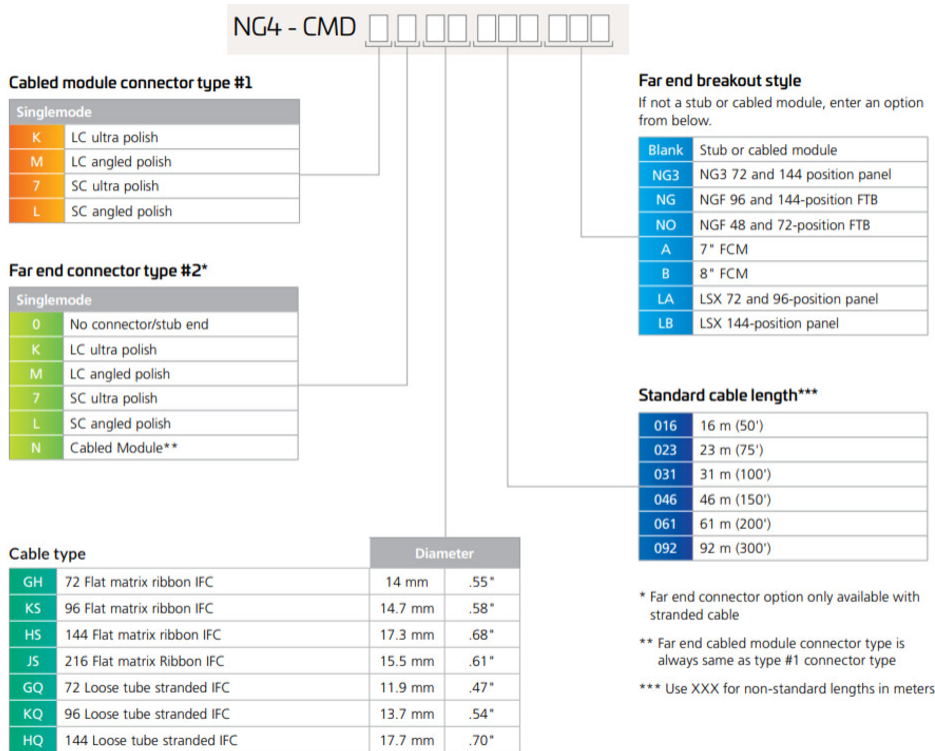

## General Specifications

<b>Configuration Type</b>	NG4 Module to NG4 Module
<b>Adapters, quantity, front</b>	36
<b>Body Style</b>	Straight orientation
<b>Cable Color</b>	Yellow
<b>Cable Type</b>	IFC - Stranded
<b>Color, front</b>	Black
<b>Color, housing</b>	Black
<b>Color, rear</b>	Black
<b>Interface, front</b>	LC/APC
<b>Interface, rear</b>	LC/APC
<b>Polarity</b>	Pairs, straight
<b>Total Fibers, quantity</b>	72
<b>Total Ports, quantity, front</b>	72

## Dimensions

<b>Height</b>	13.3 mm   0.524 in
<b>Width</b>	159.9 mm   6.295 in
<b>Depth</b>	101 mm   3.976 in

## Ordering Tree