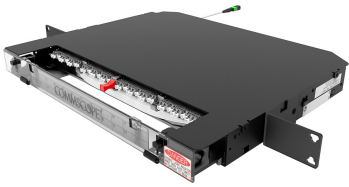

RCPB-1C2DUM03100

RapidFiber® Termination Panel, 24-Position LC to MPO, 1RU, indoor /outdoor, multimode (OM3), 31 m, black

Product Classification

Regional Availability	Latin America North America
Portfolio	CommScope®
Product Type	Fiber patch panel, with rapid cable
Product Brand	RapidFiber®
Product Series	RCP

General Specifications

Functionality	Patching
Body Style	Symmetrical
Cable Exit Location	Rear, left side
Cable Stub Type	Indoor/outdoor, microcable
Color	Black
Color, front	Black
Door Type, front	Hinged Slide latch Transparent
Growth Configuration	Fully loaded
Interface, front	LC
Interface Feature, front	Standard
Interface, rear	MPO
Patch Cord Entry Location	Front, left side Front, right side
Rack Type	EIA 19 in EIA 23 in
Rack Units	1
Shelf Movement	Sliding
Total Fibers, quantity	24
Total Ports, quantity	24
Transmission Standards	IEC 60794-2 ISO/IEC 11801 TIA/EIA-568-B.3

Dimensions

RCPB-1C2DUM03100

Height	44.45 mm 1.75 in
Width	482.6 mm 19 in
Depth	381 mm 15 in
Cable Stub Length	31 m 101.706 ft

Ordering Tree

ONLY FOR MULTIMODE VERSION.¹
 ONLY AVAILABLE IN RISER/PLENUM (P) CABLE TYPE²
 RAPID PANEL IS DESIGNED AND QUALIFIED FOR UP TO 1000'³ (305 METERS) OF CABLE.³

Material Specifications

Finish	Powder coated
Material Type	Steel

Optical Specifications

Fiber Mode	Multimode
Fiber Type	OM3, bend insensitive

RCPB-1C2DUM03100

Environmental Specifications

Operating Temperature	-5 °C to +55 °C (+23 °F to +131 °F)
Storage Temperature	-40 °C to +70 °C (-40 °F to +158 °F)
Relative Humidity	5%–85%, non-condensing
Qualification Standards	NEBS Level 3 Telcordia GR-1435 Telcordia GR-326 Telcordia GR-409 UL 1863