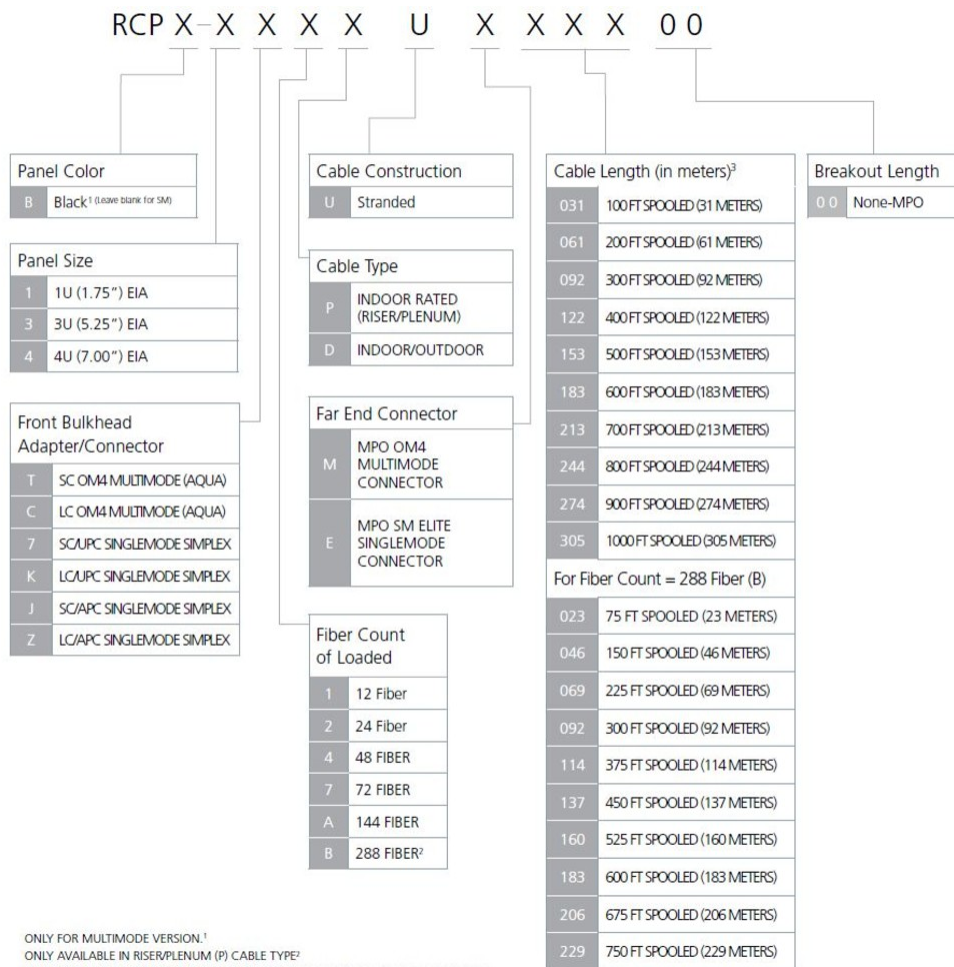

RCPB-1C2DUM03100

RapidFiber® Termination Panel, 24-Position LC to MPO, 1RU, indoor /outdoor, multimode (OM3), 31 m, black

Product Classification

Regional Availability	Latin America North America
Portfolio	CommScope®
Product Type	Fiber patch panel, with rapid cable
Product Brand	RapidFiber®
Product Series	RCP

General Specifications

Functionality	Patching
Body Style	Symmetrical
Cable Exit Location	Rear, left side
Cable Stub Type	Indoor/outdoor, microcable
Color	Black
Color, front	Black
Door Type, front	Hinged Slide latch Transparent
Growth Configuration	Fully loaded
Interface, front	LC
Interface Feature, front	Standard
Interface, rear	MPO
Patch Cord Entry Location	Front, left side Front, right side
Rack Type	EIA 19 in EIA 23 in
Rack Units	1
Shelf Movement	Sliding
Total Fibers, quantity	24
Total Ports, quantity	24
Transmission Standards	IEC 60794-2 ISO/IEC 11801 TIA/EIA-568-B.3

Dimensions

RCPB-1C2DUM03100

Height	44.45 mm 1.75 in
Width	482.6 mm 19 in
Depth	381 mm 15 in
Cable Stub Length	31 m 101.706 ft

Ordering Tree

ONLY FOR MULTIMODE VERSION.¹
 ONLY AVAILABLE IN RISER/PLENUM (P) CABLE TYPE²
 RAPID PANEL IS DESIGNED AND QUALIFIED FOR UP TO 1000'³ (305 METERS) OF CABLE.³