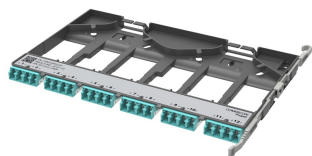

760252369 | PPL-AP-24-LC-OM4

Propel pass through adapter pack, multimode OM4, 12 duplex LC ports

- Can be installed and removed from front or rear of panel
- QR code provides easy access to product documentation
- 8f, 12f, 16f or 24f sizes are interchangeable within Propel panels or blades
- This component requires 6 of the 12 lanes on the Propel Panel blade

Product Classification

Regional Availability	Asia Australia/New Zealand EMEA Latin America North America
Portfolio	SYSTIMAX®
Product Type	Fiber adapter pack
Product Brand	Propel
Product Series	PPL

General Specifications

Adapter Color	Aqua
Interface	LC/UPC
Interface Feature	Dust caps Internal shutters
Total Ports, quantity	12

Dimensions

Height	11 mm 0.433 in
Width	196 mm 7.717 in
Depth	170 mm 6.693 in

Optical Specifications