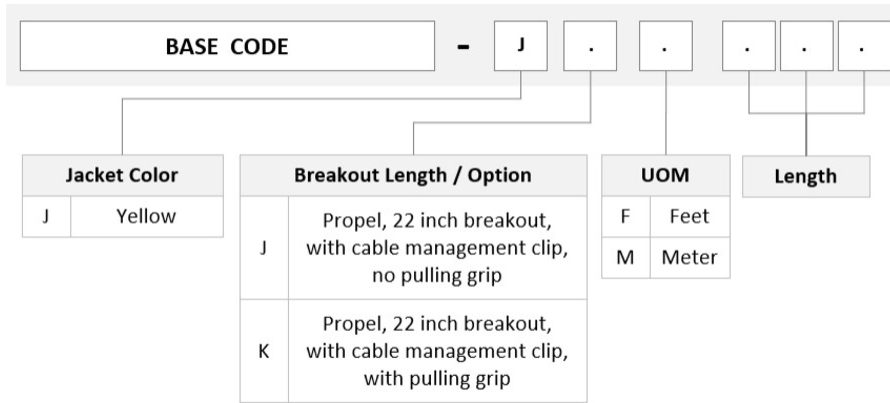

U3GRXUC8H

Ordering Tree

Mechanical Specifications

Cable Retention Strength, maximum 11.24 lb @ 0 ° | 4.40 lb @ 90 °

Optical Specifications

Fiber Mode Singlemode

Fiber Type G.657.A2, TeraSPEED®

Environmental Specifications

Operating Temperature -10 °C to +60 °C (+14 °F to +140 °F)

EN50575 CPR Cable EuroClass Fire Performance B2ca

Environmental Space Indoor | Low Smoke Zero Halogen (LSZH)

Regulatory Compliance/Certifications

Agency	Classification
CHINA-ROHS	Above maximum concentration value
ISO 9001:2015	Designed, manufactured and/or distributed under this quality management system
ROHS	Compliant/Exempted
UK-ROHS	Compliant/Exempted