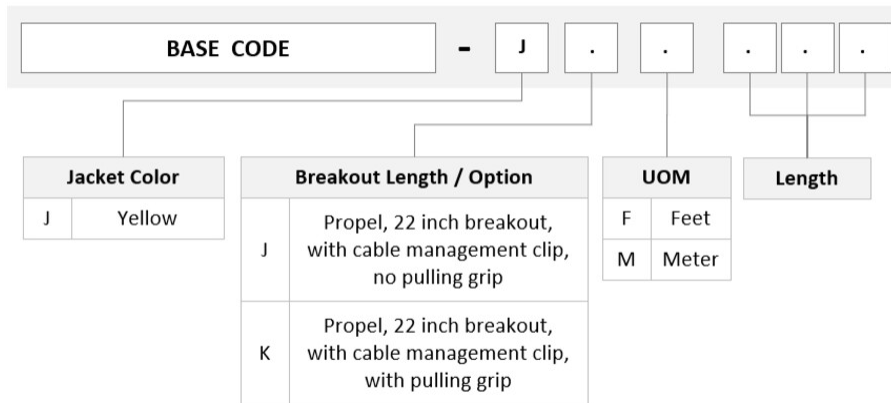

General Specifications

Connector A, quantity	9
Color, boot A	Black
Color, connector A	Green
Connector B, quantity	0
Construction Type	Stranded
Furcation Color	Yellow
Interface, Connector A	MPO-16/APC Male
Interface, Connector B	Unterminated
Jacket Color	Yellow
Polarity	Method B Enhanced (ULL)
Fibers per Subunit, quantity	16
Total Fibers, quantity	144

Dimensions

Breakout Length	22 in
Cable Assembly Length Range (m)	3 – 305
Cable Assembly Length Range (ft)	10 – 999

U3GRXUC8M

Ordering Tree

Mechanical Specifications

Cable Retention Strength, maximum 11.24 lb @ 0 ° | 4.40 lb @ 90 °