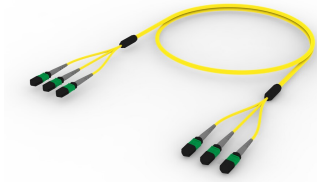

UGGQPQXTF

Base Product

Ultra Low Loss (ULL) Singlemode MPO8 (Non-Pinned) to MPO8 (Pinned), Fiber Trunk Cable Assembly, 24-Fiber, Plenum

Product Classification

Regional Availability	Asia Australia/New Zealand China Europe India Latin America Middle East/Africa North America
Portfolio	CommScope®
Product Type	Fiber trunk cable assembly
Product Brand	Propel SYSTIMAX ULL
Ordering Note	For additional jacket colors, please contact a CommScope Sales Representative For lengths greater than 999 ft (304 m), orders must be in meters Minimum length may vary based on cable configuration

General Specifications

Connector A, quantity	3
Color, boot A	Gray
Color, connector A	Green
Connector B, quantity	3
Color, boot B	Gray
Color, connector B	Aqua
Construction Type	Stranded
Furcation Color	Yellow
Interface, Connector A	MPO-08/APC Female
Interface, Connector B	MPO-08/APC Male
Jacket Color	Yellow
Polarity	Method B Enhanced (ULL)
Fibers per Subunit, quantity	8
Total Fibers, quantity	24

Dimensions

UGGQPQXTF

Breakout Length	22 in
Cable Assembly Length Range (m)	3 – 305
Cable Assembly Length Range (ft)	10 – 999

Ordering Tree

Mechanical Specifications

Cable Retention Strength, maximum	11.24 lb @ 0° 4.40 lb @ 90°
--	-------------------------------