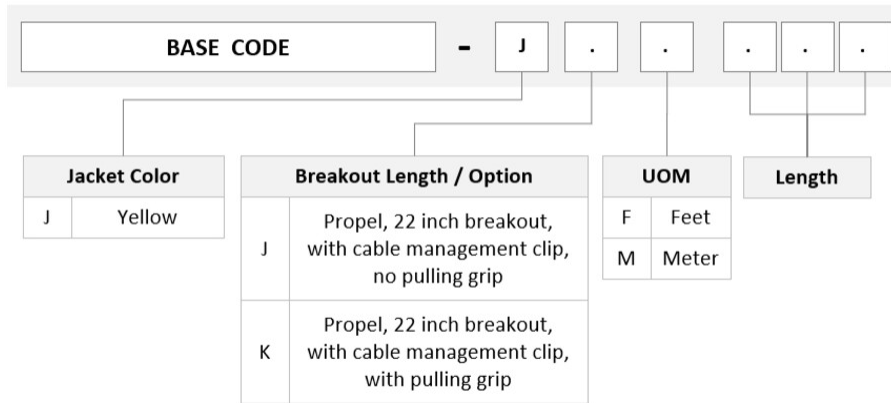

General Specifications

Connector A, quantity	3
Color, boot A	Gray
Color, connector A	Green
Connector B, quantity	3
Color, boot B	Gray
Color, connector B	Aqua
Construction Type	Stranded
Furcation Color	Yellow
Interface, Connector A	MPO-08/APC Female
Interface, Connector B	MPO-08/APC Male
Jacket Color	Yellow
Polarity	Method B Enhanced (ULL)
Fibers per Subunit, quantity	8
Total Fibers, quantity	24

Dimensions

UGGQPQXTF

Breakout Length	22 in
Cable Assembly Length Range (m)	3 – 305
Cable Assembly Length Range (ft)	10 – 999

Ordering Tree

Mechanical Specifications

Cable Retention Strength, maximum	11.24 lb @ 0° 4.40 lb @ 90°
--	-------------------------------