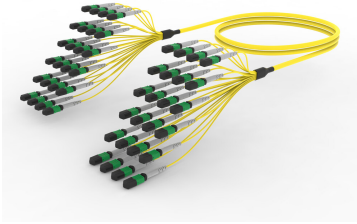

## Base Product

Ultra Low Loss (ULL) Singlemode MPO8 (Non-Pinned) to MPO8 (Pinned), Fiber Trunk Cable Assembly, 192-Fiber, Plenum