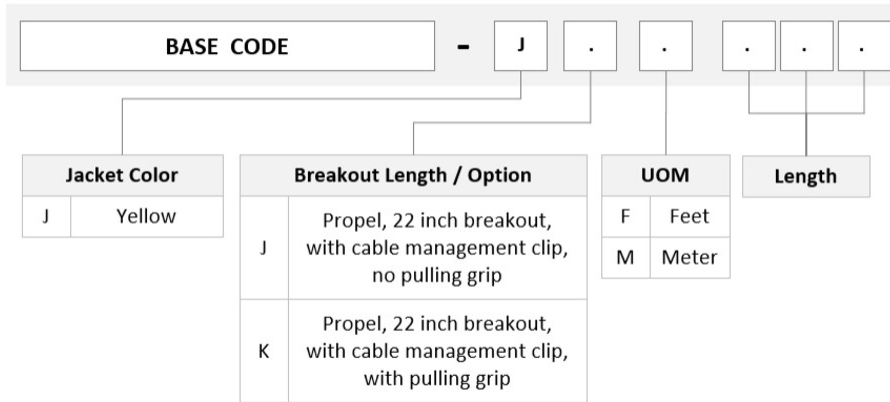

UGGQPUCT8

Cable Assembly Length Range (ft)

10 – 999

Ordering Tree

Mechanical Specifications

Cable Retention Strength, maximum

11.24 lb @ 0 ° | 4.40 lb @ 90 °

Optical Specifications

Fiber Mode

Singlemode

Fiber Type

G.657.A2, TeraSPEED®

Environmental Specifications

Operating Temperature

-10 °C to +60 °C (+14 °F to +140 °F)

Environmental Space

Indoor | Plenum

Regulatory Compliance/Certifications

Agency

ANATEL

ISO 9001:2015

Classification

Compliant

Designed, manufactured and/or distributed under this quality management system

Included Products