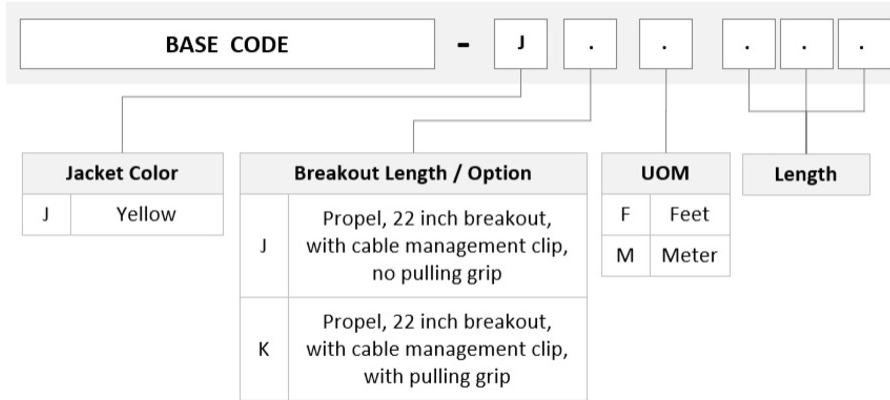

UJGQXUCTH

Ordering Tree

Mechanical Specifications

Cable Retention Strength, maximum 11.24 lb @ 0 ° | 4.40 lb @ 90 °

Optical Specifications

Fiber Mode Singlemode

Fiber Type G.657.A2, TeraSPEED®

Environmental Specifications

Operating Temperature -10 °C to +60 °C (+14 °F to +140 °F)

Environmental Space Dual Rated LSZH/Riser | Indoor

Regulatory Compliance/Certifications

Agency	Classification
ANATEL	Compliant
ISO 9001:2015	Designed, manufactured and/or distributed under this quality management system

Included Products

760245573 N-048-MP-8G1-F08YL/20T/D	-	Fiber indoor cable, Low Smoke Zero Halogen Riser MPO Trunk, 48 fiber multi-unit with 8 fiber 2.0 mm subunits, Singlemode G.657.A2/B2, Feet jacket marking, Yellow jacket color, Dca flame