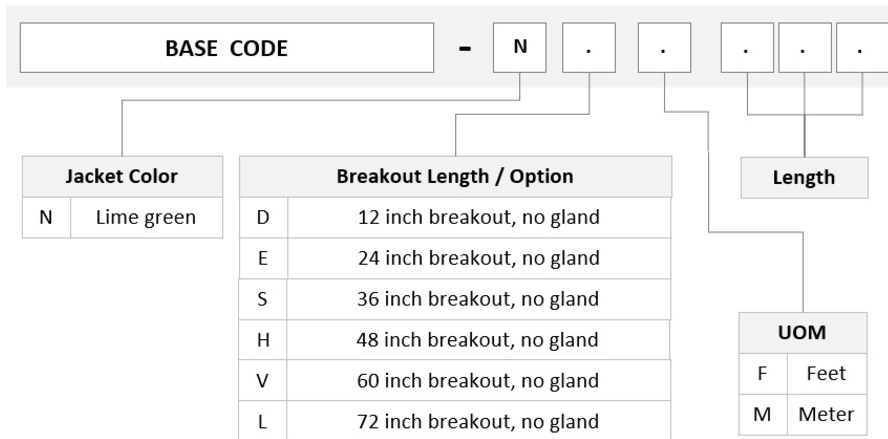

General Specifications

Connector A, quantity	1
Color, boot A	Red
Color, connector A	Lime green
Connector B, quantity	2
Color, boot B	Gray
Color, connector B	Lime green
Construction Type	Stranded
Furcation Color	Lime green
Interface, Connector A	MPO-24/UPC Female
Interface, Connector B	MPO-08/UPC Female
Jacket Color	Lime green
Polarity	Method B Enhanced (ULL)
Fibers per Subunit, quantity	16
Total Fibers, quantity	16

Dimensions

UQV2EQP7R

Breakout Length	12 in 24 in 36 in 48 in 60 in 72 in
Cable Assembly Length Range (m)	3 – 305
Cable Assembly Length Range (ft)	10 – 999

Ordering Tree

Mechanical Specifications

Cable Retention Strength, maximum	11.24 lb @ 0 ° 4.40 lb @ 90 °
--	---------------------------------