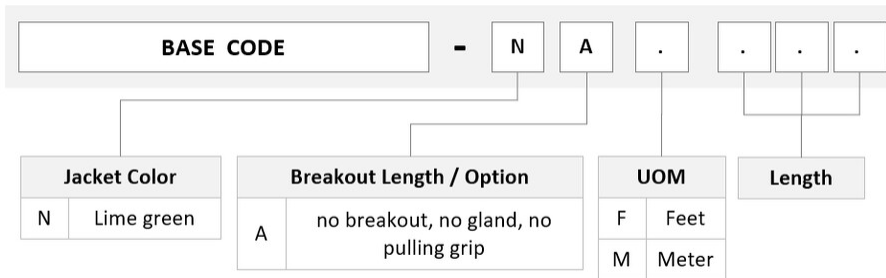

General Specifications

Connector A, quantity	1
Color, boot A	Black
Color, connector A	Green
Connector B, quantity	1
Color, boot B	Black
Color, connector B	Green
Construction Type	Stranded
Furcation Color	Lime green
Interface, Connector A	MPO-16/APC Male
Interface, Connector B	MPO-16/APC Male
Jacket Color	Lime green
Polarity	Method B Enhanced (ULL)
Fibers per Subunit, quantity	16
Total Fibers, quantity	16

Dimensions

Cable Assembly Length Range (m)	1 – 305
Cable Assembly Length Range (ft)	1 – 999

UQVRZRZ7R

Ordering Tree

Mechanical Specifications

Cable Retention Strength, maximum 11.24 lb @ 0 ° | 4.40 lb @ 90 °