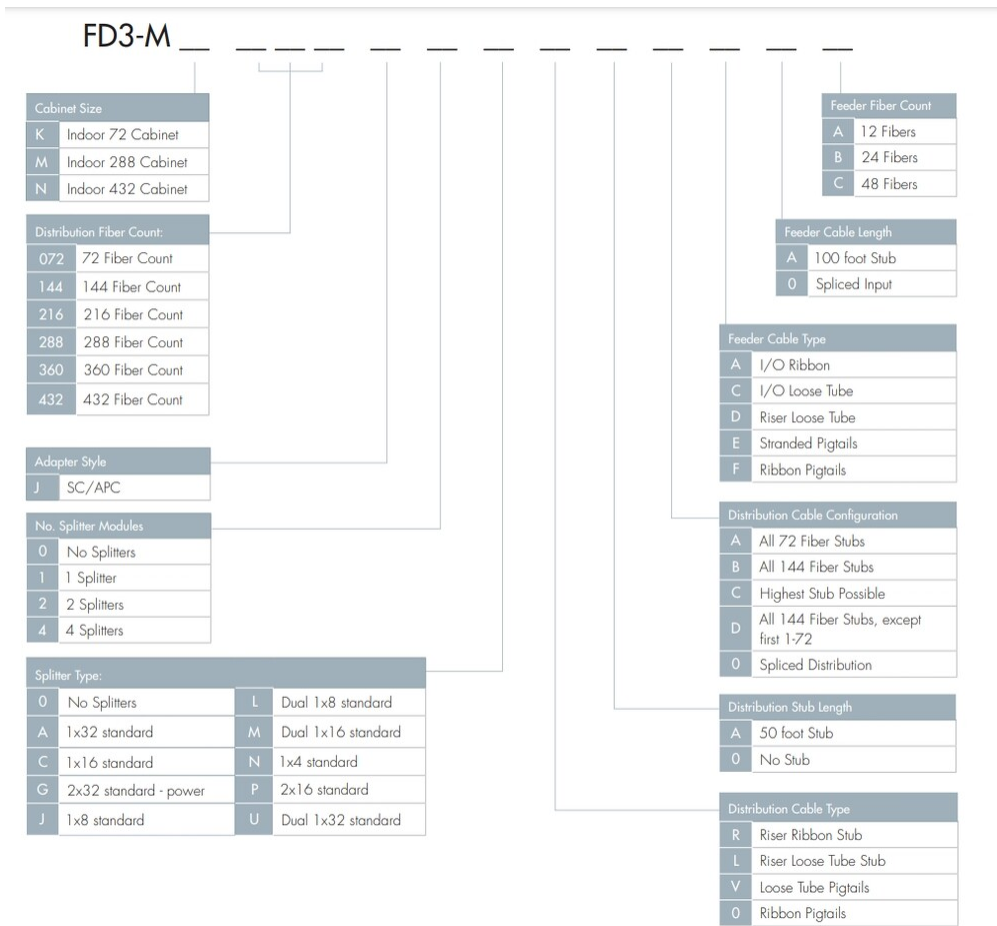

FD3-VK072JOARACAAA

IFDH 3000 Indoor Fiber Distribution Hub, 72-fiber, SC/APC

Product Classification

Regional Availability	North America
Product Type	Fiber distribution hub
Product Series	IFDH 3000

General Specifications

Adapters, quantity	72
Color	Putty white
Front Door Type	Single hinged
Interface	SC/APC
Mounting	Wall
Port, quantity	72

Dimensions

Height	530 mm 20.866 in
Width	530 mm 20.866 in
Depth	370 mm 14.567 in

Ordering Tree

FD3-VK072JOARACAAA

Material Specifications

Finish Powder coated

Material Type Steel

Optical Specifications

Fiber Mode Singlemode

Environmental Specifications

Environmental Space Indoor