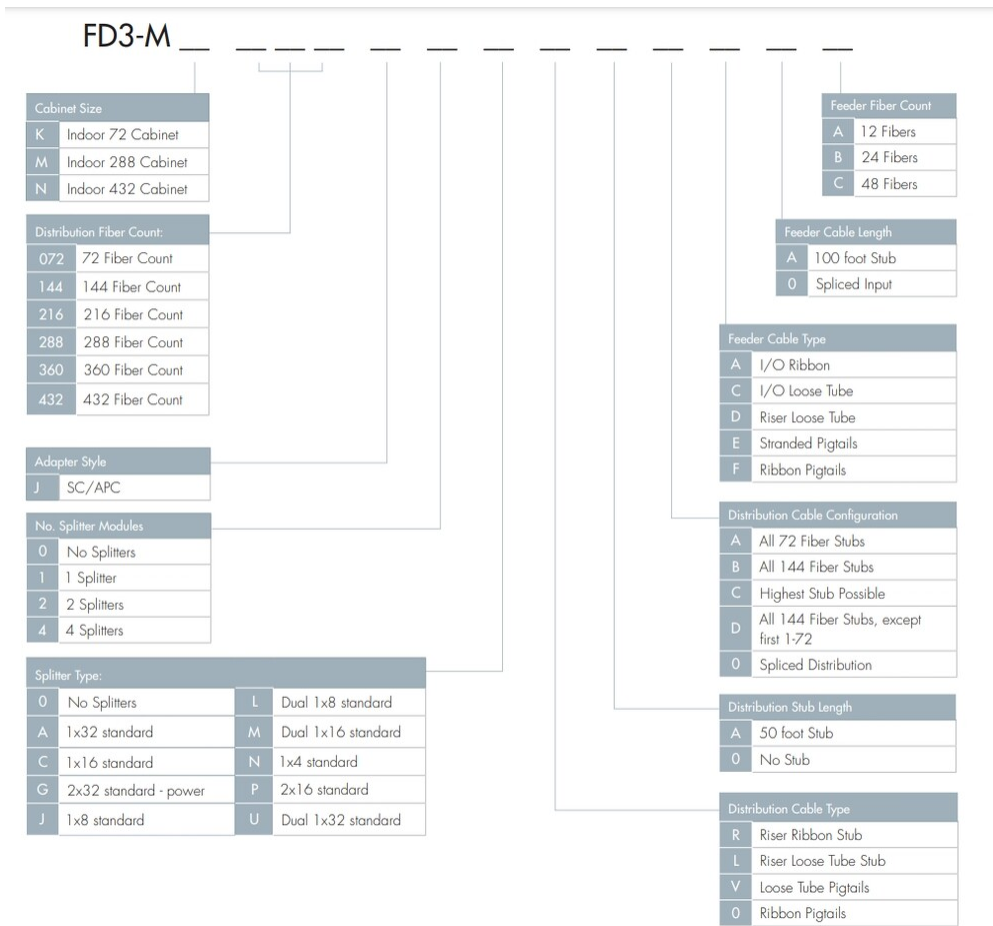

FD3-VM144J00MOMFXB

Material Specifications

Finish Powder coated

Material Type Steel

Optical Specifications

Fiber Mode Singlemode

Environmental Specifications

Environmental Space Indoor

Packaging and Weights

Packaging quantity 1

Regulatory Compliance/Certifications