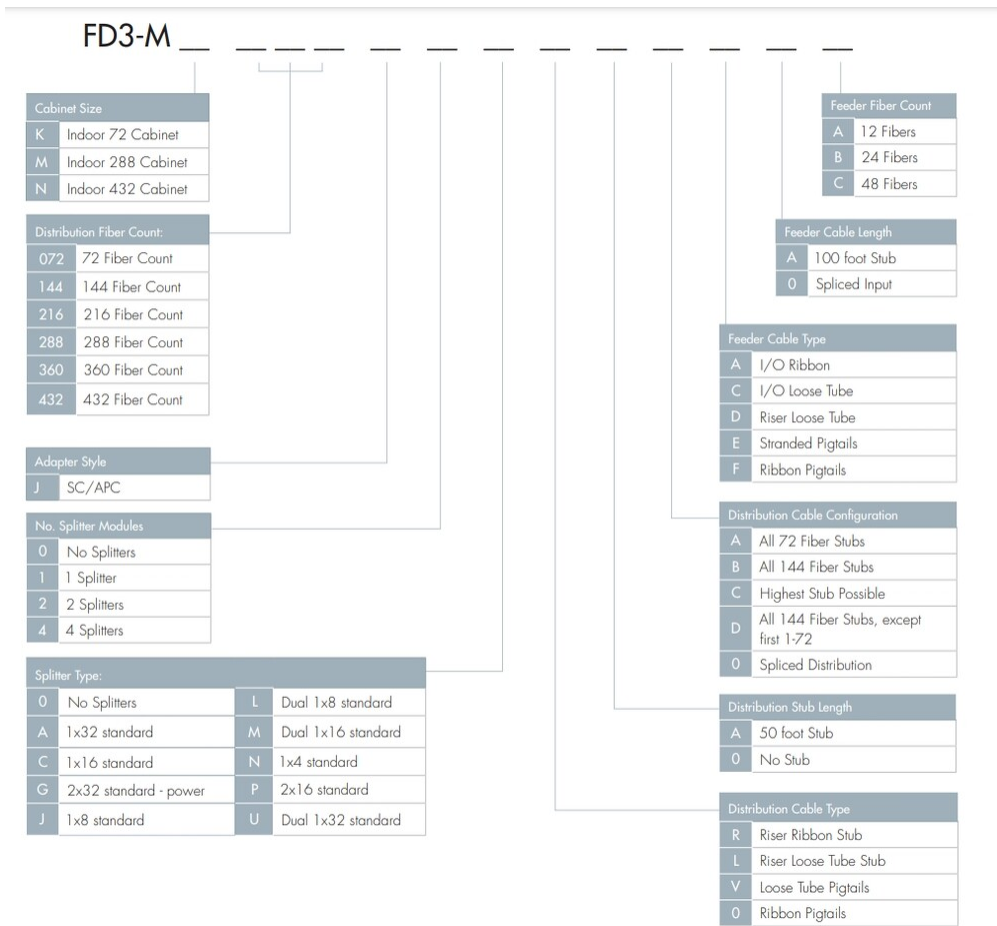

FD3-VM288JOARXCAAB

Material Specifications

Finish Powder coated
Material Type Steel

Optical Specifications

Fiber Mode Singlemode

Environmental Specifications

Environmental Space Indoor

Packaging and Weights

Packaging quantity 1

Regulatory Compliance/Certifications