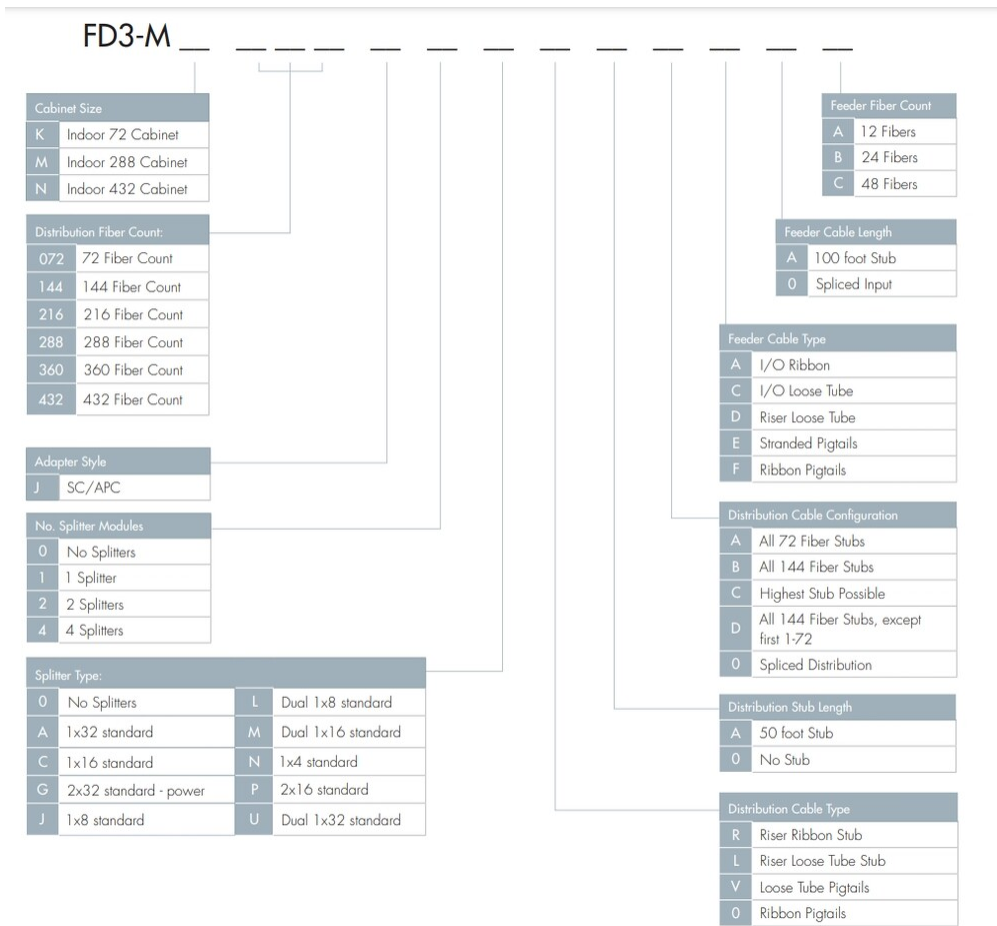

FD3-VM288JOARXCAXB

Material Specifications

Finish	Powder coated
Material Type	Steel

Optical Specifications

Fiber Mode	Singlemode

Environmental Specifications

Environmental Space	Indoor

Packaging and Weights

Packaging quantity	1

Regulatory Compliance/Certifications