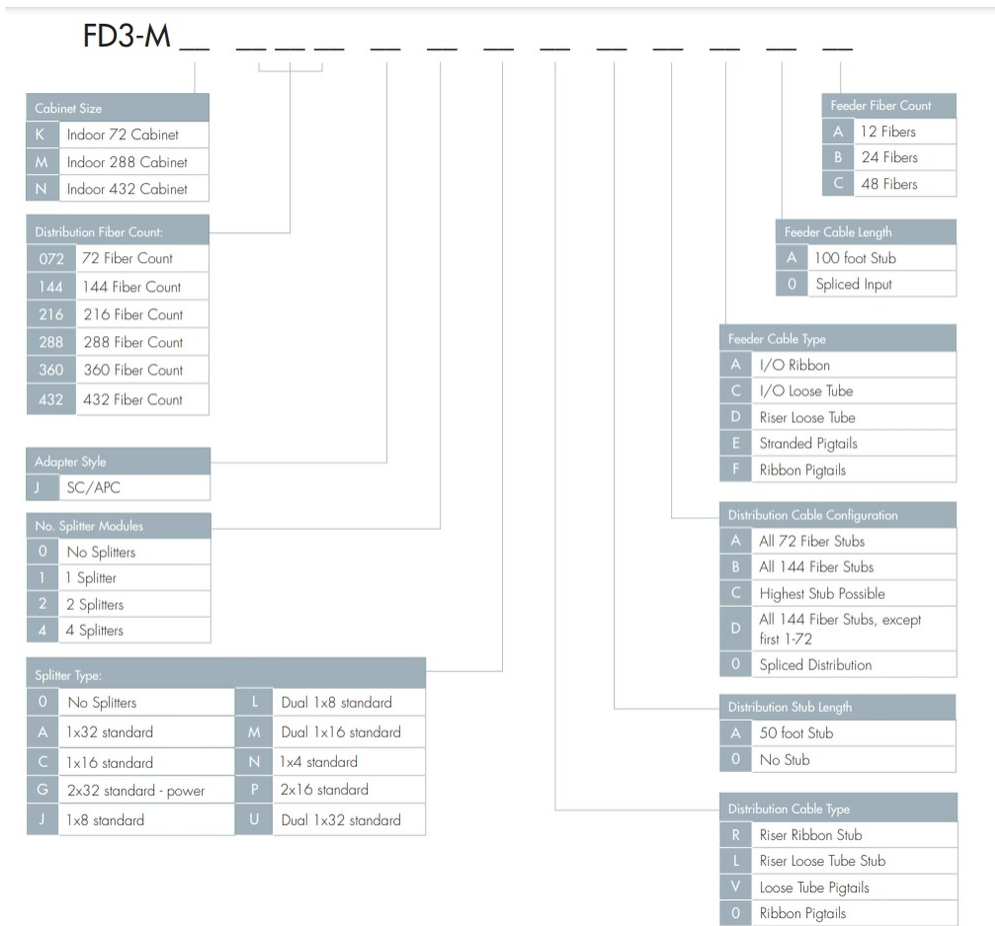

FD3-VN432JOARACAAC

Material Specifications

Finish Powder coated
Material Type Steel

Optical Specifications

Fiber Mode Singlemode

Environmental Specifications

Environmental Space Indoor

Packaging and Weights

Packaging quantity 1

Regulatory Compliance/Certifications