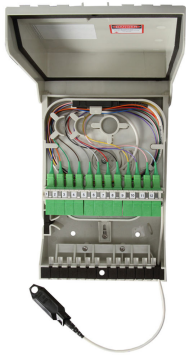

RDT-SM12J60D1229A

RapidFiber® Mini-RDT Distribution Terminal, 12-fiber, SC/APC, Indoor/outdoor cable, 122 m

- Designed to provide a quick and simple solution for installing fiber in small and medium sized MDU's
- Incorporates a unique fiber cable spooling system that stores up fiber cable within the enclosure
- Removes the need for field termination and extensive site survey inspections

Product Classification

Regional Availability	North America
Product Type	Fiber distribution terminal
Product Brand	RapidFiber®
Product Series	Mini-RDT

General Specifications

Adapters, quantity	12
Cable Entry Location	Bottom left Bottom right
Cable Type	Indoor/outdoor - Stranded
Color	Gray
Interface	SC/APC
Interface, stub	MPO
Lock Type	Security screw
Mounting	Wall
Port, quantity	12

Dimensions

Height	200 mm 7.874 in
Width	140 mm 5.512 in
Depth	60 mm 2.362 in
Cable Length	122 m 400.262 ft
Outer Cable Diameter	4 mm 0.157 in

Dimension Drawing

RDT-SM12J60D1229A

Ordering Tree

RDT - S M XX X 0 0 X XXX X X