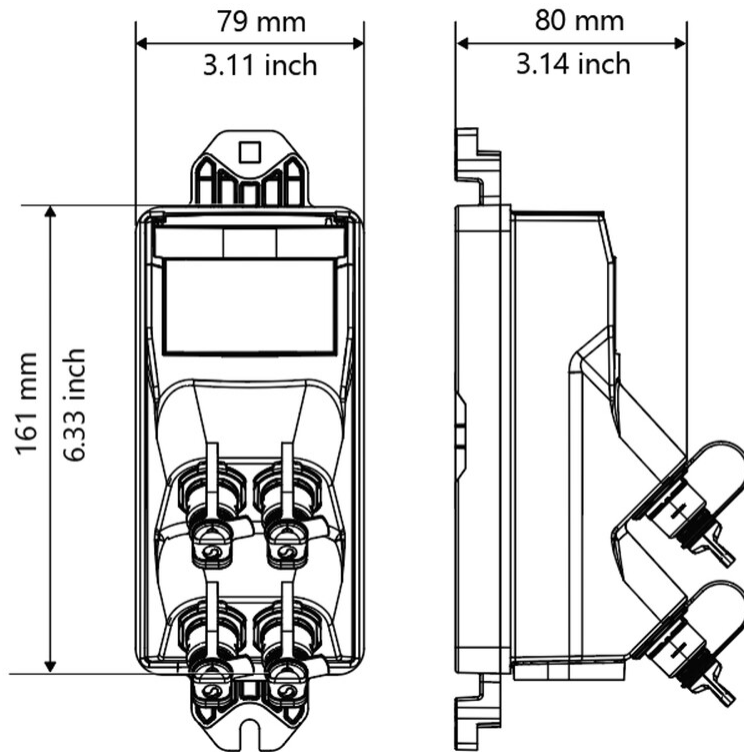

HMT-B4M2B2000NN000

NOVUX™ Hardened Multi-fiber Terminal, 4 HMFOC ports, 2 fibers per port, Flat toneable loose tube cable, 2000 ft/609 m

- NOVUX™ Hardened Multi-fiber Terminals incorporate hardened connector technology that is designed to withstand the rugged outside plant environment
- Hardened connectors are factory-integrated and environmentally sealed for use in optical drop cable deployments
- Plug and play adapter ports ensure rapid cable installment in the outside plant access section of the network
- NOVUX™ HXT fiber indexing terminals are available with 1:4 or 1:8 splitter and optional multi-use ports, Index Only and Index Branching 2 to 6 fiber solutions
- Available with flat dielectric and flat toneable/locatable dielectric cable
- NOVUX™ smaller terminal size for aesthetics and allowing installation in constrained spaces
- NOVUX™ terminals are available in Black (RAL# 9005) or Gray (RAL# 7035)
- CommScope Product ID plate with QR code link to product documents and C-Track

Cable Type	Toneable - Flat - Loose Tube
Cable, quantity	1
Distribution Type	4 ports, 2 fibers per port
Drop Port Type	Hardened multi-fiber (HMFOC) jack, male/pinned
Enclosure Color	Black (RAL 9005)
Multi-fiber Port Type	Hardened multi-fiber (HMFOC) jack, male/pinned
Multi-fiber Port, quantity	4
Mounting	Handhole Pedestal Pole Strand
Port Type	Hardened multi-fiber (HMFOC) jack, male/pinned
Port, quantity	4
Stub Type	Stub tail

HMT-B4M2B2000NN000

Dimensions

Height	80 mm 3.15 in
Width	79 mm 3.11 in
Length	161 mm 6.339 in
Cable Length, stub	2000 ft (609 m)

Dimension Drawing

Port Configuration

NOVUX HT	TECHNOLOGIES AVAILABLE	SMALL	MEDIUM	LARGE
HMT Series	Multi-fiber	Up to 24f	Up to 24f	Up to 24f
		2 ports, each 2, 4, 6, 8 or 12f	6 ports, each 2, 3 or 4f	12 ports, each 2f
		3 ports, each 2, 4, 6, or 8f	8 ports 2 or 3f	
		4 ports, each 2, 4, or 6f		