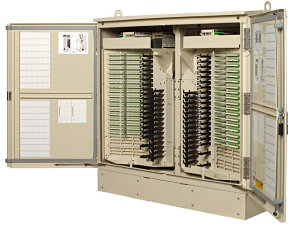

FD3-AJ864J00DFBP4

FDH 3000 Fiber Distribution Large Cabinet, 864F, SC/APC, no splitters, dielectric ribbon, 100 ft, 48F

Product Classification

Regional Availability	North America
Product Type	Fiber distribution hub
Product Series	FDH 3000

General Specifications

Access	Front and rear door
Cable Type	Dielectric - Ribbon
Color	Putty white
Distribution Cables, quantity	2
Distribution Ports, quantity	864
Fibers per Distribution Cable, quantity	432
Fibers per Feeder Cable, quantity	48
Interface, Input	SC
Interface Feature, Input	APC
Mounting	Pad
Splitter Slots, quantity	48

Dimensions

Height	1,238.25 mm 48.75 in
Width	1,220.47 mm 48.05 in
Depth	497.33 mm 19.58 in
Cable Length	30.48 m 100 ft
Enclosure Size	Large

Material Specifications

Finish	Powder coated
Material Type	Aluminum