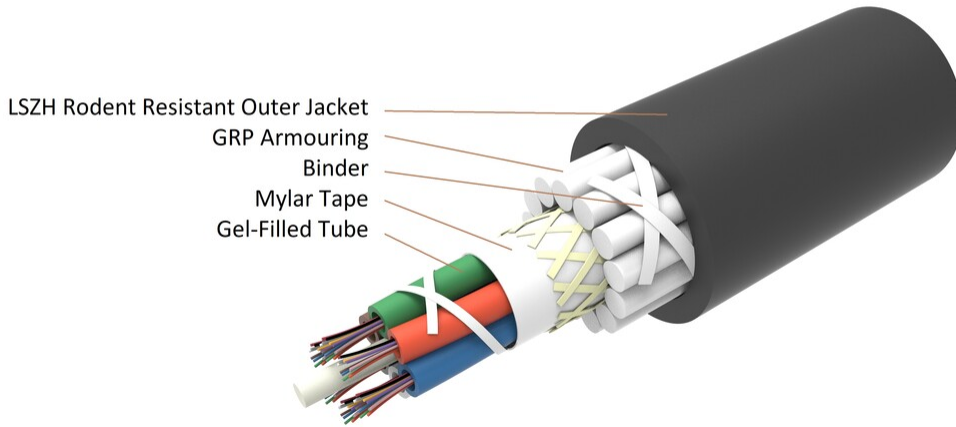

Mechanical Specifications

Minimum Bend Radius, loaded	465 mm | 18.307 in
Minimum Bend Radius, unloaded	350 mm | 13.78 in
Tensile Load, long term, maximum	6000 N | 1,348.854 lbf
Tensile Load, short term, maximum	9000 N | 2,023.281 lbf

Optical Specifications

Fiber Type	G.652.D and G.657.A1

Optical Specifications, Wavelength Specific

Attenuation, maximum	0.35 dB/km @ 1,300 nm | 0.35 dB/km @ 1,550 nm | 0.45 dB/km @ 1,310 nm
Standards Compliance	IEC 60794-1 | TIA-492CAAB (OS2)

Environmental Specifications

Installation temperature	-5 °C to +50 °C (+23 °F to +122 °F)
Operating Temperature	-25 °C to +70 °C (-13 °F to +158 °F)
Storage Temperature	-20 °C to +70 °C (-4 °F to +158 °F)
EN50575 CPR Cable EuroClass Fire Performance	Eca
Environmental Space	Low Smoke Zero Halogen (LSZH)