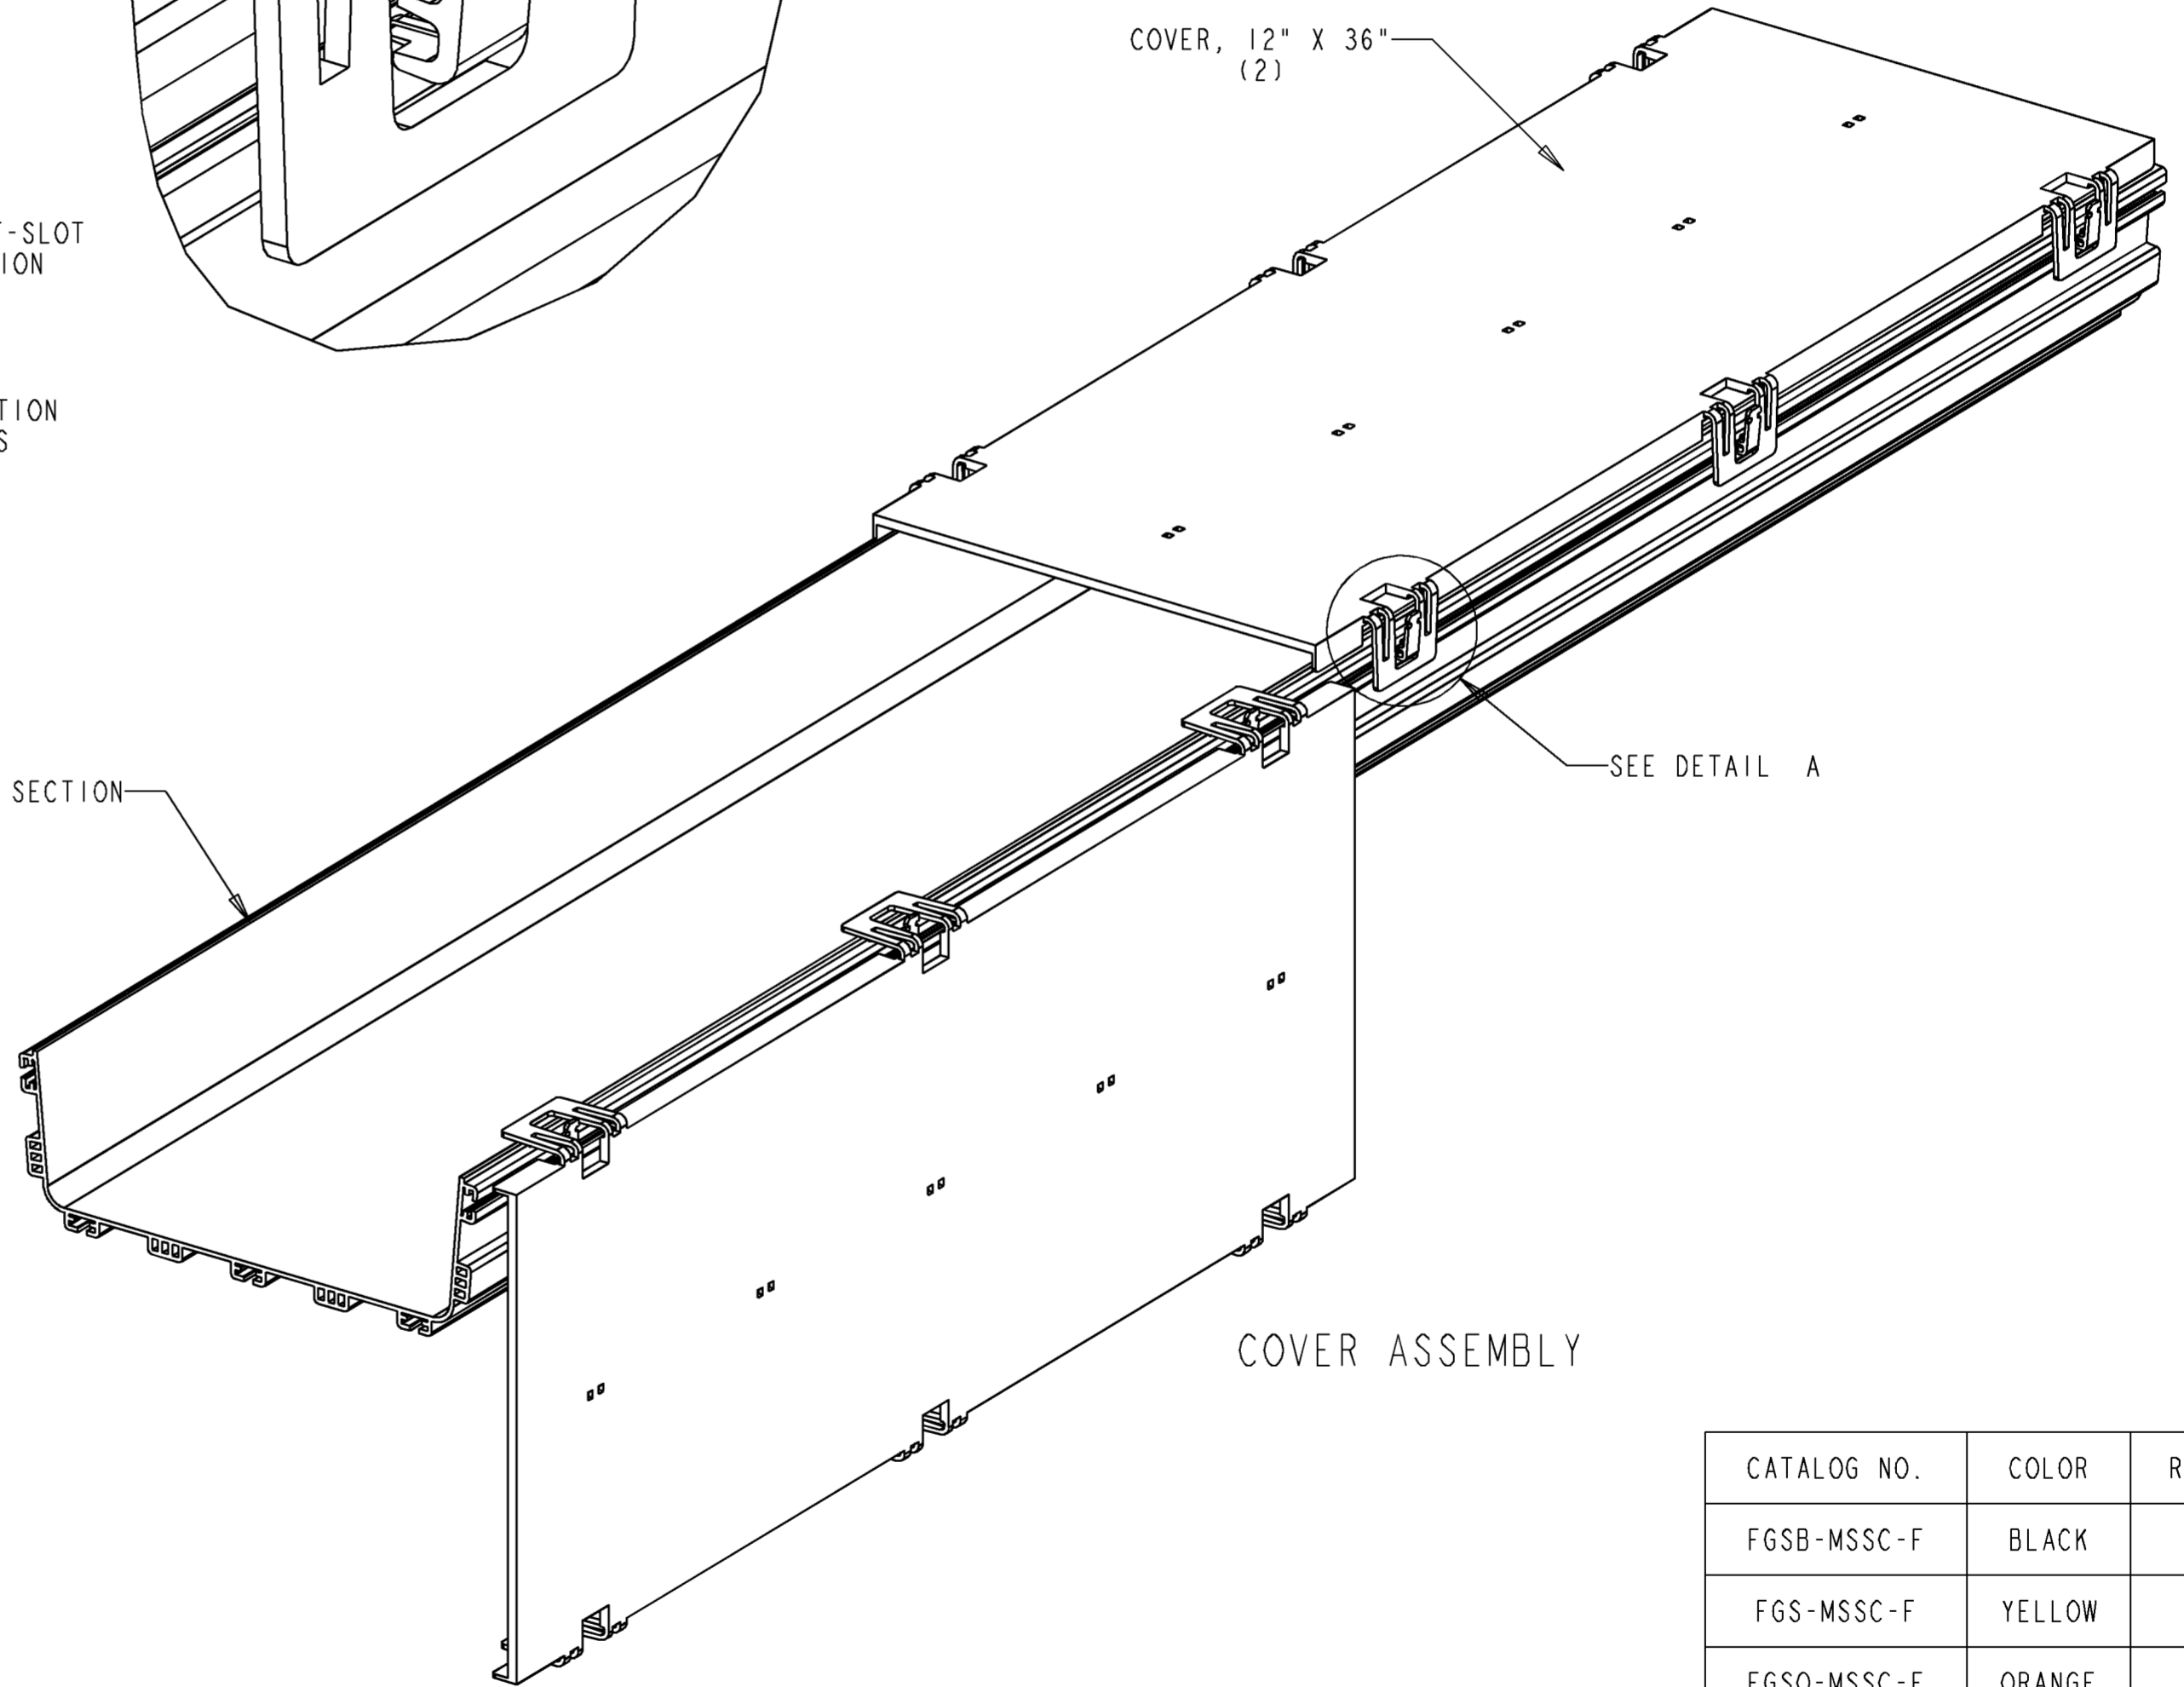

REV	MCO	DWN	DATE
B	20041412	CDZ	13-DEC-99
C	20238949	AED	30-APR-08

SCALE 1.500

DETAIL A
TETHER CLIP INSTALLATION
TYPICAL (6) PLACES
SCALE 1.500

TURN TETHER CLIP INTO
VERTICAL POSITION
TO LOCK IN PLACE

COVER, 12" X 36"
(2)

PARTS LIST	
DESCRIPTION	QTY
COVER, 12" X 36"	2
CLIP, TETHER	6
CORD, TETHER	6

12" FGS STRAIGHT SECTION
REF

SEE DETAIL A

COVER ASSEMBLY

ASSEMBLY INSTRUCTIONS: (USING TETHER CORDS - OPTIONAL)

- PLACE COVER ON FGS STRAIGHT SECTION. ASSEMBLE TETHER CLIPS SUCH THAT THEY ARE LOCATED IN THE OPENINGS OF THE SIDE LATCHES ON THE COVER (SEE DETAIL A). REMOVE COVER AND ASSEMBLE TETHER CORD TO COVER AND TETHER CLIP BY STRETCHING CORD END OVER AND INTO NOTCHES PROVIDED (SEE DETAIL B). REASSEMBLE COVER.
- WHEN THE COVER IS REMOVED IT MAY BE HOOKED ONTO THE EDGE OF THE FGS STRAIGHT SECTION (DEPENDING ON MOUNTING BRACKET CONFIGURATION).

D

DETAIL B
 TETHER CORD ASSEMBLY
 TYP (6) PLACES
 SCALE 1.000

INFORMATION ON THIS DOCUMENT IS PROPRIETARY TO ADC AND SHALL NOT BE USED, COPIED, REPRODUCED OR DISCLOSED IN WHOLE OR IN PART WITHOUT WRITTEN CONSENT OF ADC.