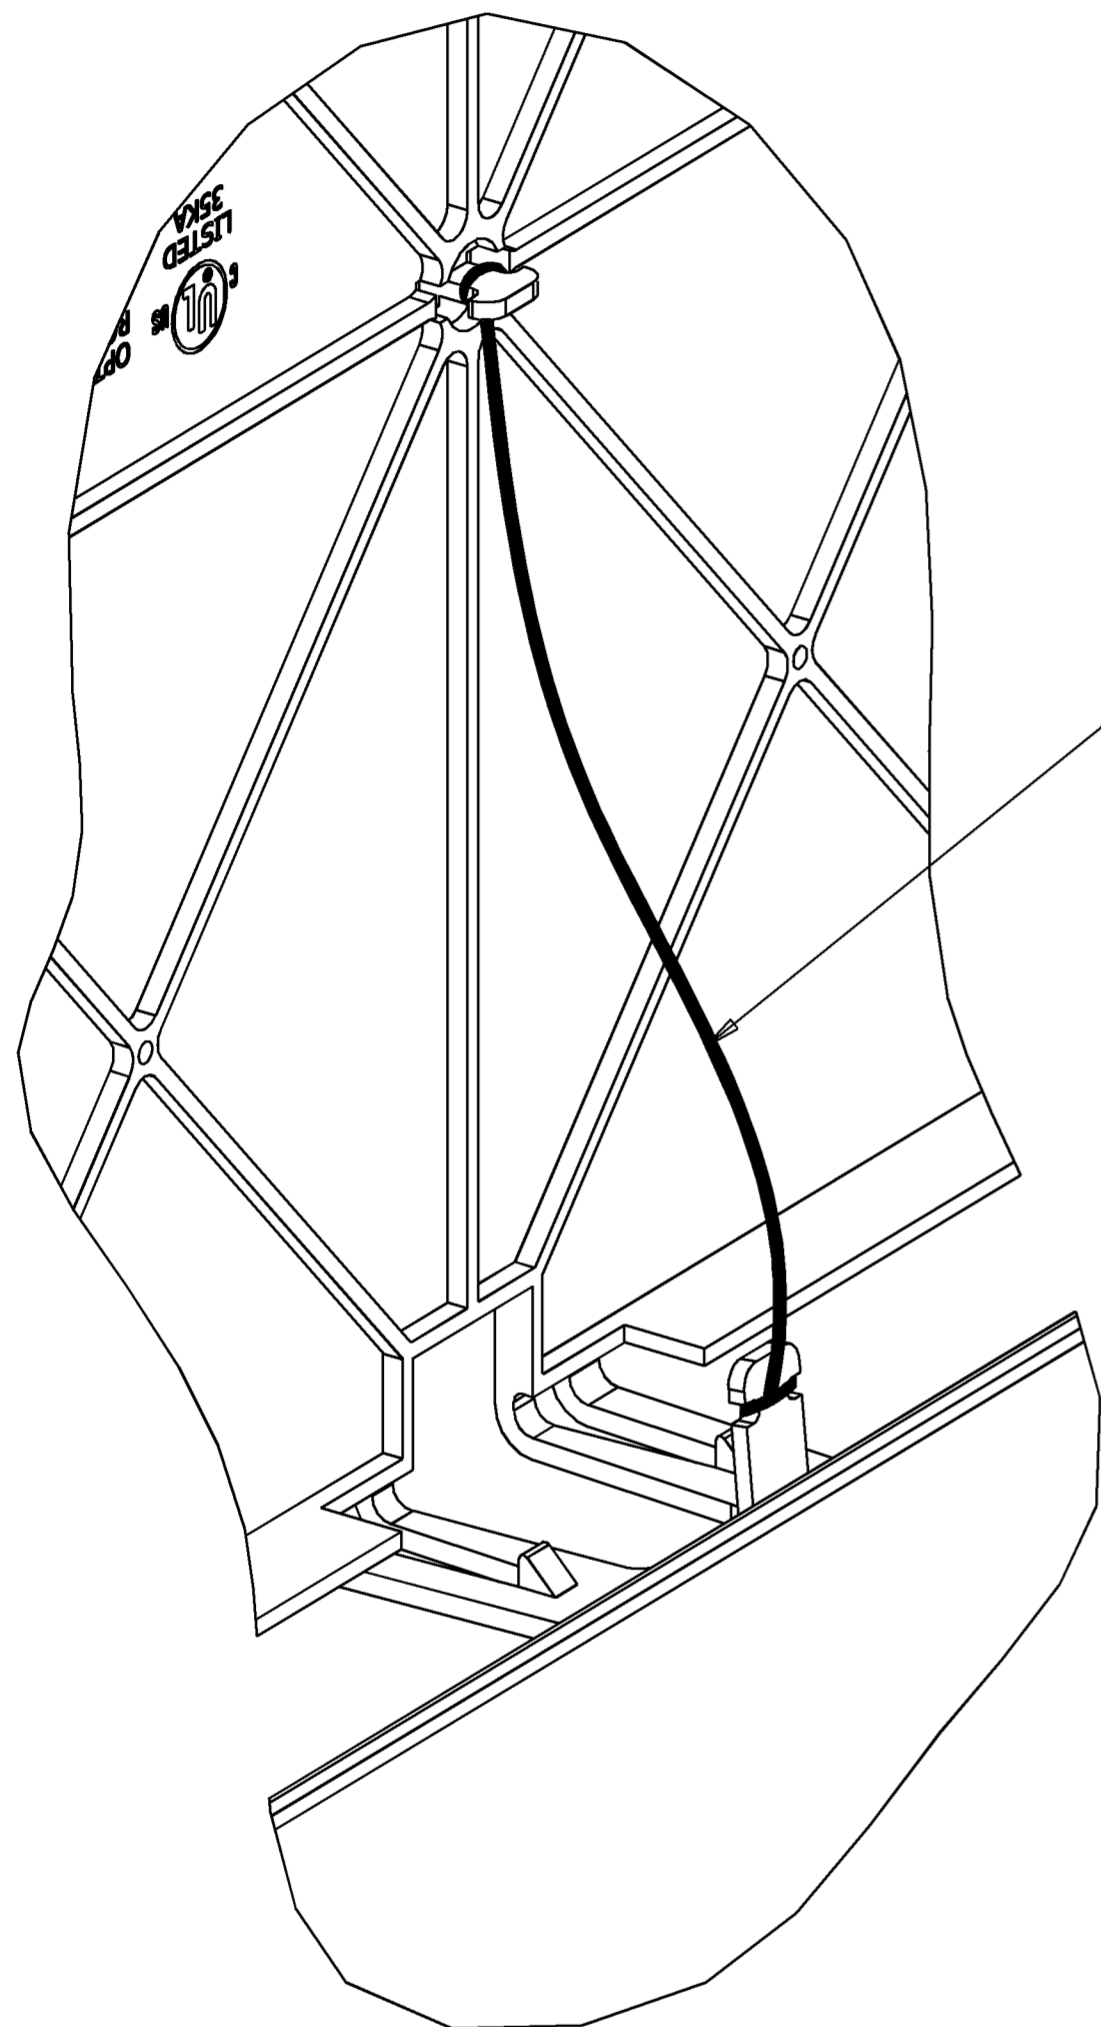

PARTS LIST	
DESCRIPTION	QTY
COVER, 12" X 36"	2
CLIP, TETHER	6
CORD, TETHER	6

12" FGS STRAIGHT SECTION
REF

SEE DETAIL A

COVER ASSEMBLY

ASSEMBLY INSTRUCTIONS: (USING TETHER CORDS - OPTIONAL)

- PLACE COVER ON FGS STRAIGHT SECTION. ASSEMBLE TETHER CLIPS SUCH THAT THEY ARE LOCATED IN THE OPENINGS OF THE SIDE LATCHES ON THE COVER (SEE DETAIL A). REMOVE COVER AND ASSEMBLE TETHER CORD TO COVER AND TETHER CLIP BY STRETCHING CORD END OVER AND INTO NOTCHES PROVIDED (SEE DETAIL B). REASSEMBLE COVER.
- WHEN THE COVER IS REMOVED IT MAY BE HOOKED ONTO THE EDGE OF THE FGS STRAIGHT SECTION (DEPENDING ON MOUNTING BRACKET CONFIGURATION).

TITLE
COVER, STR, 12 X 72
INSTALLATION DWG
DRAWING NUMBER
1058294
ENGR: T. HAATAJA
DWN: T. HAATAJA

DO NOT SCALE DRAWING

C SIZE
SHT. 1 OF 2

C REV

DIMENSIONS IN INCHES
THIRD ANGLE PROJECTION

A

B

C

D

DETAIL B
 TETHER CORD ASSEMBLY
 TYP (6) PLACES
 SCALE 1.000

INFORMATION ON THIS DOCUMENT IS PROPRIETARY TO ADC AND SHALL NOT BE USED, COPIED, REPRODUCED OR DISCLOSED IN WHOLE OR IN PART WITHOUT WRITTEN CONSENT OF ADC.