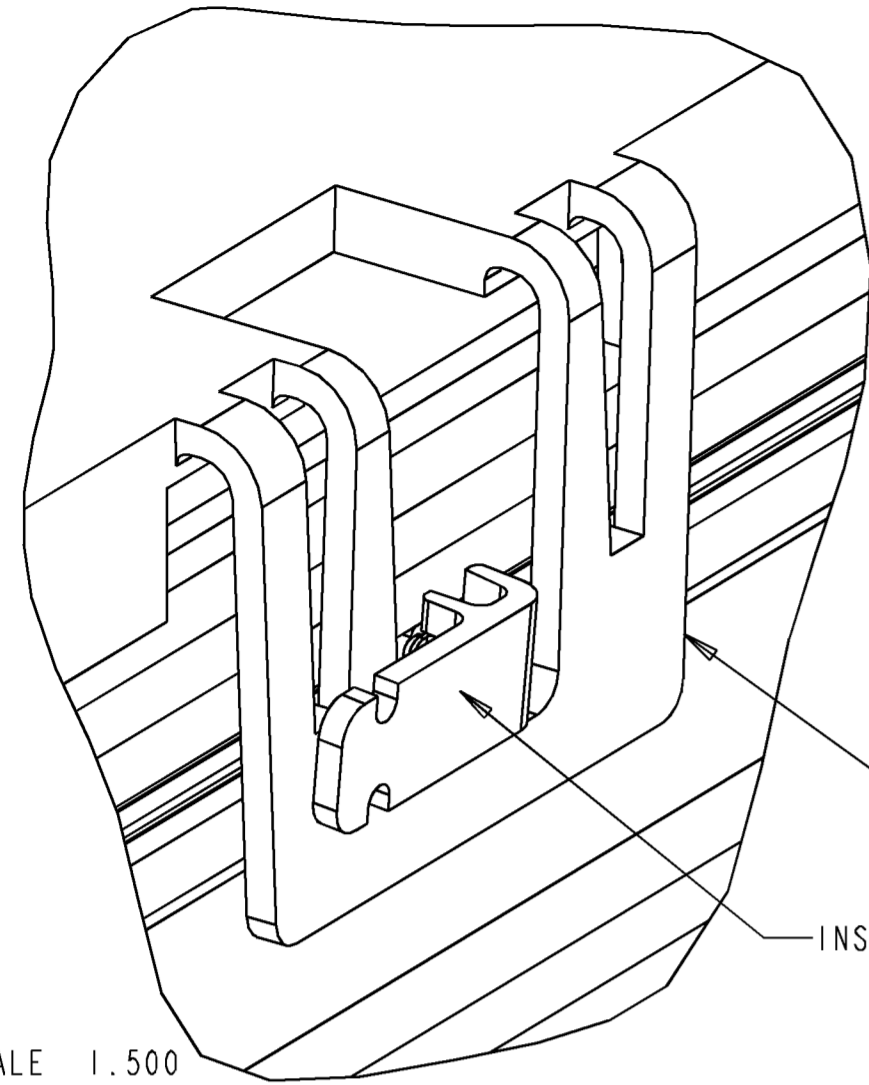

REV	MCO	DWN	DATE
B	20041412	CDZ	13-DEC-99
C	20238949	AED	30-APR-08

SCALE 1.500

DETAIL A
TETHER CLIP INSTALLATION
TYPICAL (6) PLACES
SCALE 1.500

TURN TETHER CLIP INTO
VERTICAL POSITION
TO LOCK IN PLACE

COVER, 12" X 36"
(2)

PARTS LIST	
DESCRIPTION	QTY
COVER, 12" X 36"	2
CLIP, TETHER	6
CORD, TETHER	6

12" FGS STRAIGHT SECTION
REF

SEE DETAIL A

COVER ASSEMBLY

ASSEMBLY INSTRUCTIONS: (USING TETHER CORDS - OPTIONAL)

- PLACE COVER ON FGS STRAIGHT SECTION. ASSEMBLE TETHER CLIPS SUCH THAT THEY ARE LOCATED IN THE OPENINGS OF THE SIDE LATCHES ON THE COVER (SEE DETAIL A). REMOVE COVER AND ASSEMBLE TETHER CORD TO COVER AND TETHER CLIP BY STRETCHING CORD END OVER AND INTO NOTCHES PROVIDED (SEE DETAIL B). REASSEMBLE COVER.
- WHEN THE COVER IS REMOVED IT MAY BE HOOKED ONTO THE EDGE OF THE FGS STRAIGHT SECTION (DEPENDING ON MOUNTING BRACKET CONFIGURATION).

D

DETAIL B
 TETHER CORD ASSEMBLY
 TYP (6) PLACES
 SCALE 1.000

INFORMATION ON THIS DOCUMENT IS PROPRIETARY TO ADC AND SHALL NOT BE USED, COPIED, REPRODUCED OR DISCLOSED IN WHOLE OR IN PART WITHOUT WRITTEN CONSENT OF ADC.