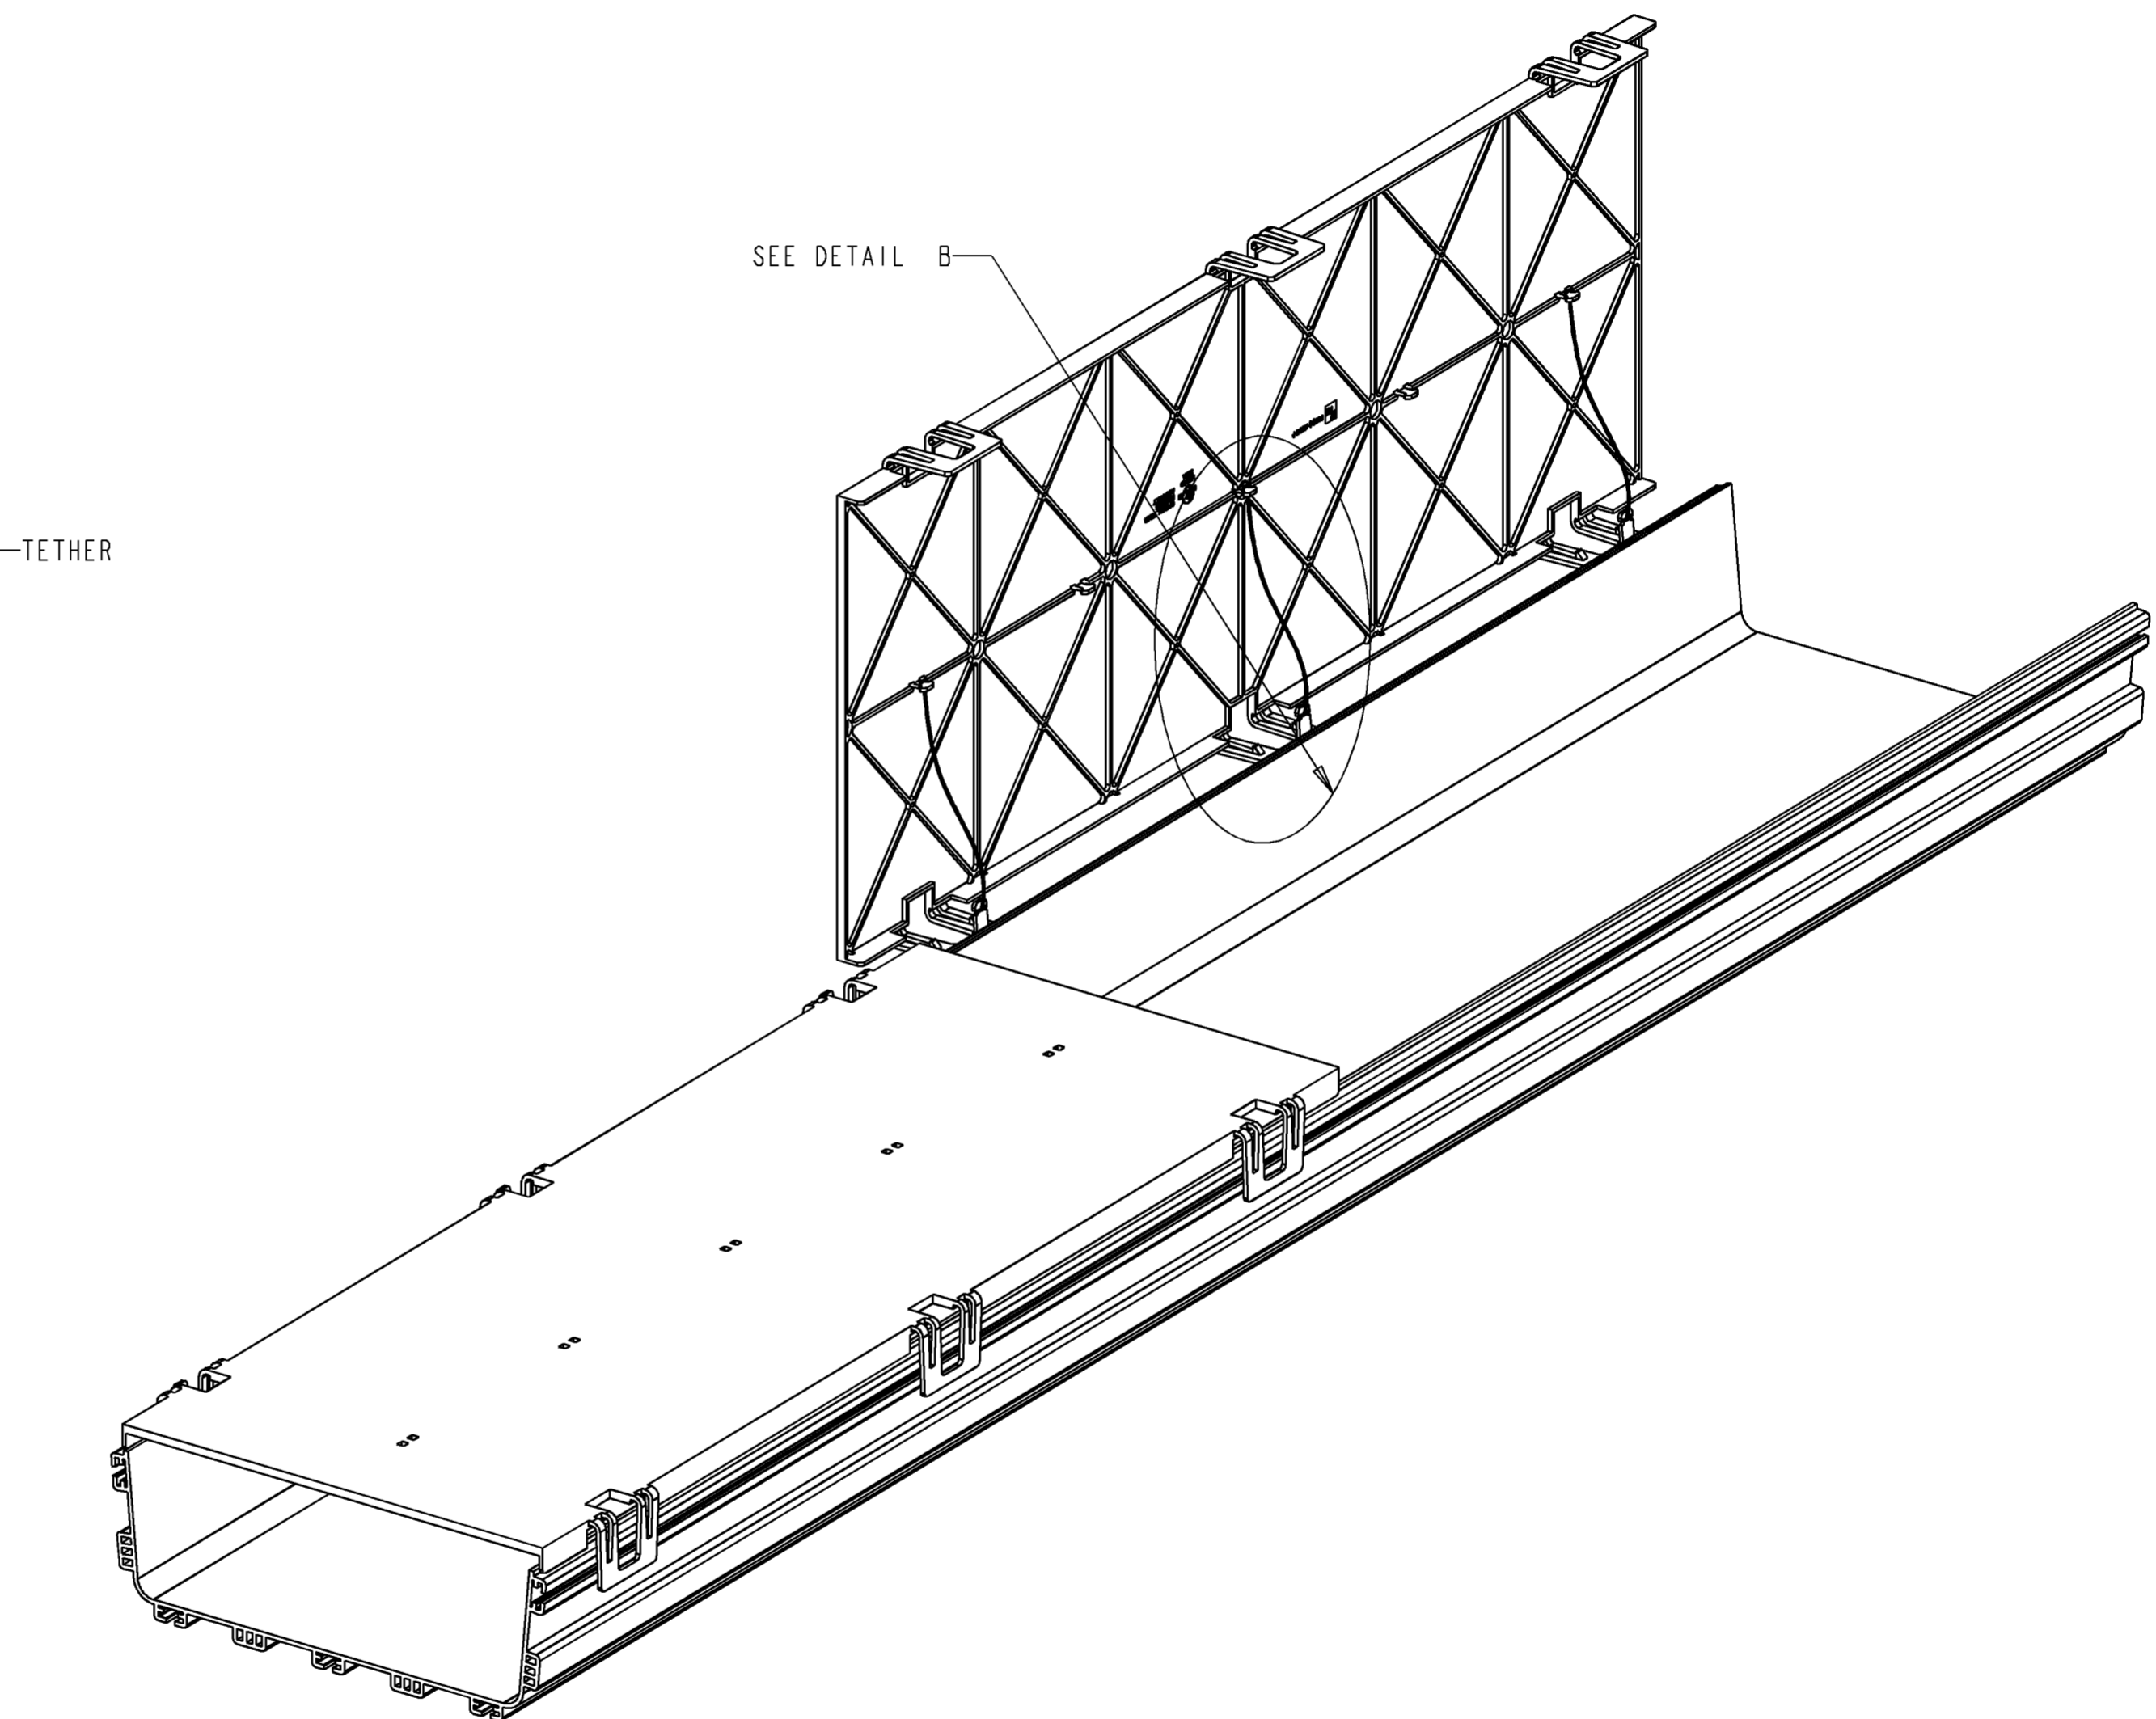

PARTS LIST	
DESCRIPTION	QTY
COVER, 12" X 36"	2
CLIP, TETHER	6
CORD, TETHER	6

12" FGS STRAIGHT SECTION
REF

SEE DETAIL A

COVER ASSEMBLY

ASSEMBLY INSTRUCTIONS: (USING TETHER CORDS - OPTIONAL)

- PLACE COVER ON FGS STRAIGHT SECTION. ASSEMBLE TETHER CLIPS SUCH THAT THEY ARE LOCATED IN THE OPENINGS OF THE SIDE LATCHES ON THE COVER (SEE DETAIL A). REMOVE COVER AND ASSEMBLE TETHER CORD TO COVER AND TETHER CLIP BY STRETCHING CORD END OVER AND INTO NOTCHES PROVIDED (SEE DETAIL B). REASSEMBLE COVER.
- WHEN THE COVER IS REMOVED IT MAY BE HOOKED ONTO THE EDGE OF THE FGS STRAIGHT SECTION (DEPENDING ON MOUNTING BRACKET CONFIGURATION).

D

DETAIL B
 TETHER CORD ASSEMBLY
 TYP (6) PLACES
 SCALE 1.000

INFORMATION ON THIS DOCUMENT IS PROPRIETARY TO ADC AND SHALL NOT BE USED, COPIED, REPRODUCED OR DISCLOSED IN WHOLE OR IN PART WITHOUT WRITTEN CONSENT OF ADC.