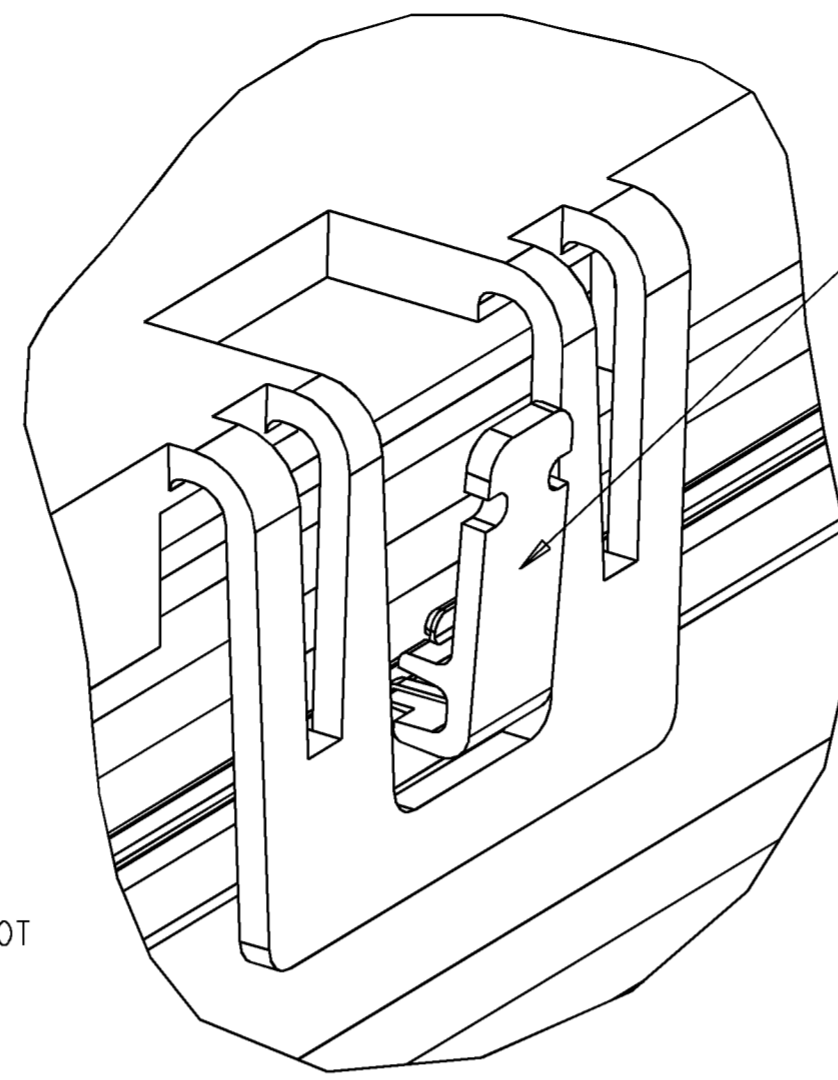

REV	MCO	DWN	DATE
B	20041412	CDZ	13-DEC-99
C	20238949	AED	30-APR-08

SCALE 1.500

DETAIL A
TETHER CLIP INSTALLATION
TYPICAL (6) PLACES
SCALE 1.500

TURN TETHER CLIP INTO
VERTICAL POSITION
TO LOCK IN PLACE

COVER, 12" X 36"
(2)

PARTS LIST	
DESCRIPTION	QTY
COVER, 12" X 36"	2
CLIP, TETHER	6
CORD, TETHER	6

12" FGS STRAIGHT SECTION
REF

SEE DETAIL A

COVER ASSEMBLY

ASSEMBLY INSTRUCTIONS: (USING TETHER CORDS - OPTIONAL)

- PLACE COVER ON FGS STRAIGHT SECTION. ASSEMBLE TETHER CLIPS SUCH THAT THEY ARE LOCATED IN THE OPENINGS OF THE SIDE LATCHES ON THE COVER (SEE DETAIL A). REMOVE COVER AND ASSEMBLE TETHER CORD TO COVER AND TETHER CLIP BY STRETCHING CORD END OVER AND INTO NOTCHES PROVIDED (SEE DETAIL B). REASSEMBLE COVER.
- WHEN THE COVER IS REMOVED IT MAY BE HOOKED ONTO THE EDGE OF THE FGS STRAIGHT SECTION (DEPENDING ON MOUNTING BRACKET CONFIGURATION).

D

DETAIL B
 TETHER CORD ASSEMBLY
 TYP (6) PLACES
 SCALE 1.000

INFORMATION ON THIS DOCUMENT IS PROPRIETARY TO ADC AND SHALL NOT BE USED, COPIED, REPRODUCED OR DISCLOSED IN WHOLE OR IN PART WITHOUT WRITTEN CONSENT OF ADC.