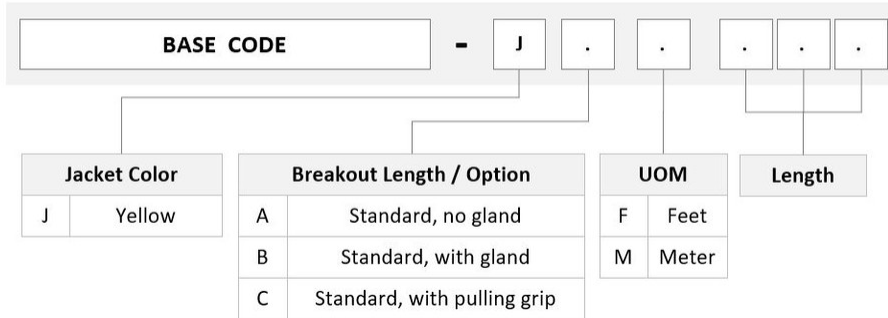

FJWMPUCAD

Cable Assembly Length Range (m)	3 – 999
Cable Assembly Length Range (ft)	10 – 999

Ordering Tree

Mechanical Specifications

Cable Retention Strength, maximum	11.24 lb @ 0° | 4.40 lb @ 90°

Optical Specifications

Fiber Mode	Singlemode
Fiber Type	G.652.D | G.657.A1, TeraSPEED®

Environmental Specifications

Operating Temperature	-10 °C to +60 °C (+14 °F to +140 °F)
Environmental Space	Dual Rated LSZH/Riser | Indoor

Included Products

760050328	–	Fiber OSP cable, TeraSPEED® Low Smoke Zero Halogen Riser MPO Trunk, 12 fiber, Singlemode G.652.D and G.657.A1, Feet jacket marking, Yellow jacket color, Dca flame rating
N-012-MP-8W-F12YL/D		
860366137	–	MPO12, LOW LOSS, FEMALE, Singlemode, GREEN, 3mm