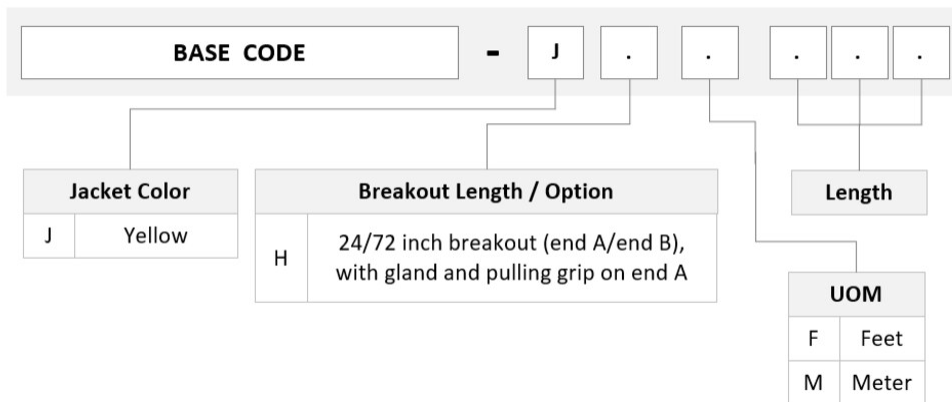

General Specifications

Conductor Capacitance	75.459 pF/m 23 pF/ft
Conductor Resistance	14.698 ohms/km 4.48 ohms/kft
Conductor Type	16 AWG Stranded
Conductors, quantity	4
Conductor Pairs, quantity	2
Connector A, quantity	1
Color, boot A	Black
Color, connector A	Green
Connector B, quantity	1
Color, boot B	Black
Color, connector B	Green
Construction Type	Hybrid standard trunk
Furcation Color	Yellow
Interface, Connector A	MPO-16/APC Male
Interface, Connector B	MPO-16/APC Male
Jacket Color	Yellow

UGGRXRXYR

Polarity	Method B Enhanced (ULL)
Fibers per Subunit, quantity	16
Total Fibers, quantity	16

Dimensions

Breakout Length	24 in 72 in
Cable Assembly Length Range (m)	10 – 999
Cable Assembly Length Range (ft)	33 – 999

Dimension Drawing

Ordering Tree

Mechanical Specifications

Cable Retention Strength, maximum	11.24 lb @ 0° 4.40 lb @ 90°
--	-------------------------------

UGGRXRXYR

Optical Specifications

Fiber Mode	Singlemode
Fiber Type	G.657.A2, TeraSPEED®