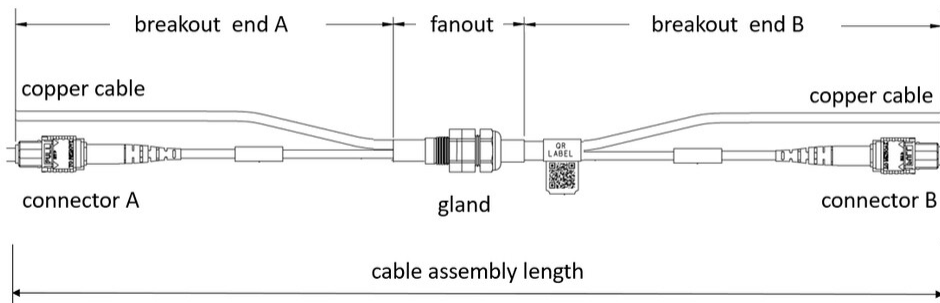

UGGRXRXYR

Base Product

Hybrid Ultra Low Loss (ULL) Singlemode G.657.A2 MPO16 (Pinned) to MPO16 (Pinned), 2 Pair 16AWG Constellation Trunk Cable Assembly, 16-Fiber, Plenum

Product Classification

Regional Availability	Asia Australia/New Zealand China Europe India Latin America Middle East/Africa North America
Portfolio	CommScope®
Product Type	Hybrid cable assembly 2-pair
Product Brand	SYSTIMAX ULL
Ordering Note	For additional jacket colors, please contact a CommScope Sales Representative For lengths greater than 999 ft (304 m), orders must be in meters Minimum length may vary based on cable configuration

General Specifications

Conductor Capacitance	75.459 pF/m 23 pF/ft
Conductor Resistance	14.698 ohms/km 4.48 ohms/kft
Conductor Type	16 AWG Stranded
Conductors, quantity	4
Conductor Pairs, quantity	2
Connector A, quantity	1
Color, boot A	Black
Color, connector A	Green
Connector B, quantity	1
Color, boot B	Black
Color, connector B	Green
Construction Type	Hybrid standard trunk
Furcation Color	Yellow
Interface, Connector A	MPO-16/APC Male
Interface, Connector B	MPO-16/APC Male
Jacket Color	Yellow

UGGRXRXYR

Polarity	Method B Enhanced (ULL)
Fibers per Subunit, quantity	16
Total Fibers, quantity	16

Dimensions

Breakout Length	24 in 72 in
Cable Assembly Length Range (m)	10 – 999
Cable Assembly Length Range (ft)	33 – 999

Dimension Drawing

Ordering Tree

Mechanical Specifications

Cable Retention Strength, maximum	11.24 lb @ 0° 4.40 lb @ 90°
--	-------------------------------

UGGRXRXYR

Optical Specifications

Fiber Mode	Singlemode
Fiber Type	G.657.A2, TeraSPEED®