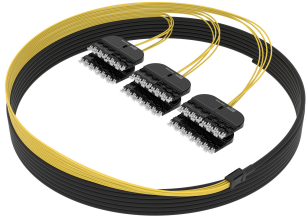

# NG4-CMDKORG

---

NG4access® Cabled Module, singlemode LC/UPC to stub, 72 fiber, rollable ribbon, indoor/outdoor

- Cabled modules enable the routing of fiber cable to the frame, where multiple connectors are terminated to the frame with a single click
- Integrated connectors ensure the cables are kept in sequential order, and help prevent accidental fiber breakage or disruption to adjacent fibers during installation
- Available in a pigtail version for splicing on frame or preterminated to 24-fiber microcable or conventional IFC cable

## Product Classification

<b>Regional Availability</b>	Latin America   North America
<b>Portfolio</b>	CommScope®
<b>Product Type</b>	Fiber cabled module
<b>Product Brand</b>	NG4access®
<b>Product Series</b>	NG4
<b>Ordering Note</b>	For fiber modules with custom cable lengths, please contact your local CommScope representative

## General Specifications

<b>Configuration Type</b>	NG4 Module to Stub tail
<b>Adapters, quantity, front</b>	36
<b>Body Style</b>	Straight orientation
<b>Cable Color</b>	Black
<b>Cable Type</b>	Indoor/outdoor - Rollable Ribbon
<b>Color, housing</b>	Black
<b>Interface, front</b>	LC/UPC
<b>Interface, rear</b>	Stub tail
<b>Polarity</b>	Pairs, straight
<b>Total Fibers, quantity</b>	72
<b>Total Ports, quantity, front</b>	72

# NG4-CMDKORG

**Width** 159.9 mm | 6.295 in

**Depth** 101 mm | 3.976 in