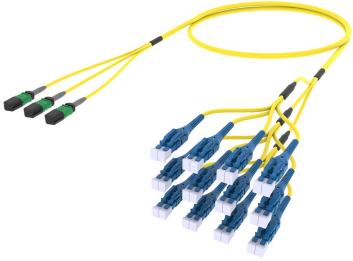

## Base Product

Singlemode MPO8 APC non-pinned to LC/UPC Uniboot Ruggedized fanout Cable, 24-Fiber, Plenum, 8 fiber PmP 2.0 mm

## Product Classification

<b>Regional Availability</b>	Asia   Australia/New Zealand   China   Europe   India   Latin America   Middle East/Africa   North America
<b>Portfolio</b>	CommScope®
<b>Product Type</b>	Ruggedized fanout
<b>Product Brand</b>	Propel   SYSTIMAX ULL
<b>Ordering Note</b>	For additional jacket colors, please contact a CommScope Sales Representative   For lengths greater than 999 ft (304 m), orders must be in meters   Minimum length may vary based on cable configuration

## General Specifications

<b>Connector A, quantity</b>	3
<b>Color, boot A</b>	Gray
<b>Color, connector A</b>	Green
<b>Connector B, quantity</b>	24
<b>Color, boot B</b>	Blue
<b>Color, connector B</b>	Blue
<b>Construction Type</b>	Stranded
<b>Furcation Color</b>	Yellow
<b>Interface, Connector A</b>	MPO-08/APC Female
<b>Interface, Connector B</b>	LC/UPC
<b>Interface Feature, connector B</b>	Uniboot
<b>Jacket Color</b>	Yellow
<b>Polarity</b>	Method B Enhanced (ULL)
<b>Fibers per Subunit, quantity</b>	8
<b>Total Fibers, quantity</b>	24