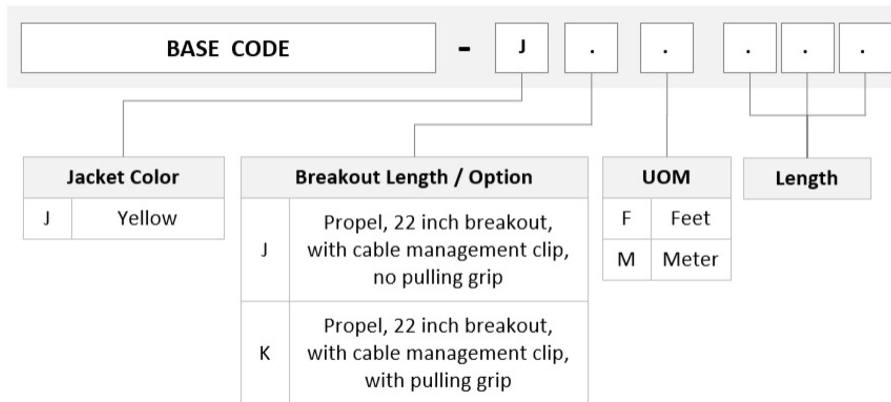

UHGMXMXCP

Base Product

Singlemode MPO12 APC (pinned) to MPO12 APC (pinned) Fiber Trunk Cable Assembly, 288-Fiber, Armored Indoor Plenum

Product Classification

Regional Availability	Asia Australia/New Zealand China Europe India Latin America Middle East/Africa North America
Portfolio	CommScope®
Product Type	Fiber trunk cable assembly
Product Brand	Propel SYSTIMAX ULL
Ordering Note	For additional jacket colors, please contact a CommScope Sales Representative For lengths greater than 999 ft (304 m), orders must be in meters Minimum length may vary based on cable configuration

General Specifications

Connector A, quantity	24
Color, boot A	Black
Color, connector A	Green
Connector B, quantity	24
Color, boot B	Black
Color, connector B	Green
Construction Type	Armored Stranded
Furcation Color	Yellow
Interface, Connector A	MPO-12/APC Male
Interface, Connector B	MPO-12/APC Male
Jacket Color	Yellow
Polarity	Method B Enhanced (ULL)
Fibers per Subunit, quantity	12
Total Fibers, quantity	288

Dimensions

Breakout Length	22 in
------------------------	-------

UHGMMXMXCP

Cable Assembly Length Range (m)	3 – 305
Cable Assembly Length Range (ft)	10 – 999

Ordering Tree

Mechanical Specifications

Cable Retention Strength, maximum	11.24 lb @ 0 ° 4.40 lb @ 90 °
--	---------------------------------