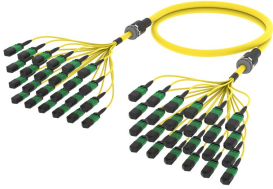

UHGMXMXCP

Base Product

Singlemode MPO12 APC (pinned) to MPO12 APC (pinned) Fiber Trunk Cable Assembly, 288-Fiber, Armored Indoor Plenum

Product Classification

Regional Availability	Asia Australia/New Zealand China Europe India Latin America Middle East/Africa North America
Portfolio	CommScope®
Product Type	Fiber trunk cable assembly
Product Brand	Propel SYSTIMAX ULL
Ordering Note	For additional jacket colors, please contact a CommScope Sales Representative For lengths greater than 999 ft (304 m), orders must be in meters Minimum length may vary based on cable configuration

General Specifications

Connector A, quantity	24
Color, boot A	Black
Color, connector A	Green
Connector B, quantity	24
Color, boot B	Black
Color, connector B	Green
Construction Type	Armored Stranded
Furcation Color	Yellow
Interface, Connector A	MPO-12/APC Male
Interface, Connector B	MPO-12/APC Male
Jacket Color	Yellow
Polarity	Method B Enhanced (ULL)
Fibers per Subunit, quantity	12
Total Fibers, quantity	288

Dimensions

Breakout Length	22 in
------------------------	-------

UHGMMXMXCP

Cable Assembly Length Range (m)	3 – 305
Cable Assembly Length Range (ft)	10 – 999

Ordering Tree

Mechanical Specifications

Cable Retention Strength, maximum	11.24 lb @ 0 ° 4.40 lb @ 90 °
--	---------------------------------

UHGMXMXCP

Included Products

- | | | |
|-----------|---|---|
| 760252662 | - | Fiber indoor cable, TeraSPEED® Plenum MPO Trunk, interlocking aluminum armored with plenum jacket, 288 fiber multi-unit with 12 fiber subunits, Singlemode and G.657.A2, Feet jacket marking, Yellow jacket color |
| 860659010 | - | MPO-12, ULTRA LOW LOSS, MALE, Singlemode, GREEN, 2mm |