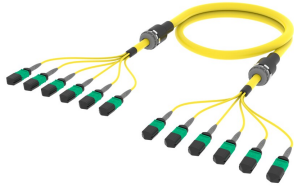

UKGQXQXTH

Base Product

Singlemode MPO8 APC (pinned) to MPO8 APC (pinned) Fiber Trunk Cable Assembly, 48-Fiber, Armored Indoor Dual Rated (OFNR/LSZH)

Product Classification

Regional Availability

Asia | Australia/New Zealand | China | Europe | India | Latin America | Middle East/Africa | North America

Portfolio

CommScope®

Product Type

Fiber trunk cable assembly

Product Brand

Propel | SYSTIMAX ULL

Ordering Note

For additional jacket colors, please contact a CommScope Sales Representative | For lengths greater than 999 ft (304 m), orders must be in meters | Minimum length may vary based on cable configuration

General Specifications

Connector A, quantity

6

Color, boot A

Gray

Color, connector A

Green

Connector B, quantity

6

Color, boot B

Gray

Color, connector B

Green

Construction Type

Armored | Stranded

Furcation Color