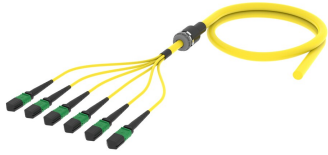

UKGRZUC8L

Base Product

Singlemode MPO16 APC (pinned) to Unconnectorized, Fiber Trunk Cable Assembly, 96-Fiber, Armored Indoor Dual Rated (OFNR/LSZH)

Product Classification

Regional Availability	Asia Australia/New Zealand China Europe India Latin America Middle East/Africa North America
Portfolio	CommScope®
Product Type	Fiber trunk cable assembly
Product Brand	Propel SYSTIMAX ULL
Ordering Note	For additional jacket colors, please contact a CommScope Sales Representative For lengths greater than 999 ft (304 m), orders must be in meters Minimum length may vary based on cable configuration

General Specifications

Connector A, quantity	6
Color, boot A	Black
Color, connector A	Green
Connector B, quantity	0
Construction Type	Armored Stranded
Furcation Color	Yellow
Interface, Connector A	MPO-16/APC Male
Interface, Connector B	Unterminated
Jacket Color	Yellow
Polarity	Method B Enhanced (ULL)
Fibers per Subunit, quantity	16
Total Fibers, quantity	96

Dimensions

Breakout Length	22 in
Cable Assembly Length Range (m)	3 – 305

UKGRZUC8L

Cable Assembly Length Range (ft)

10 – 999

Ordering Tree

Mechanical Specifications

Cable Retention Strength, maximum

ROHS

Compliant/Exempted

UK-ROHS

Compliant/Exempted

UKGRZUC8L

Included Products

- 760256181
N-096-MZ-8G1-F16YL/30T/B2
 - 860661406
- Fiber indoor cable, Riser/LSZH rated, MPO Trunk, interlocking aluminum armored, Singlemode G.657.A2/B2, 96 fiber, Feet jacket marking, Yellow jacket color, B2ca flame rating
 - MPO16,ULL,MALE,SM,GREEN, 3mm