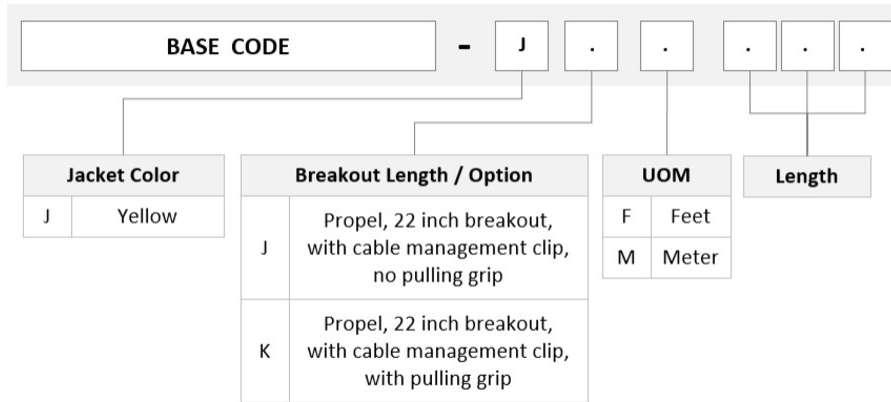

General Specifications

Connector A, quantity	6
Color, boot A	Black
Color, connector A	Green
Connector B, quantity	0
Construction Type	Armored Stranded
Furcation Color	Yellow
Interface, Connector A	MPO-16/APC Male
Interface, Connector B	Unterminated
Jacket Color	Yellow
Polarity	Method B Enhanced (ULL)
Fibers per Subunit, quantity	16
Total Fibers, quantity	96

Dimensions

Breakout Length	22 in
Cable Assembly Length Range (m)	3 – 305

UKGRZUC8L

Cable Assembly Length Range (ft)

10 – 999

Ordering Tree

Mechanical Specifications

Cable Retention Strength, maximum