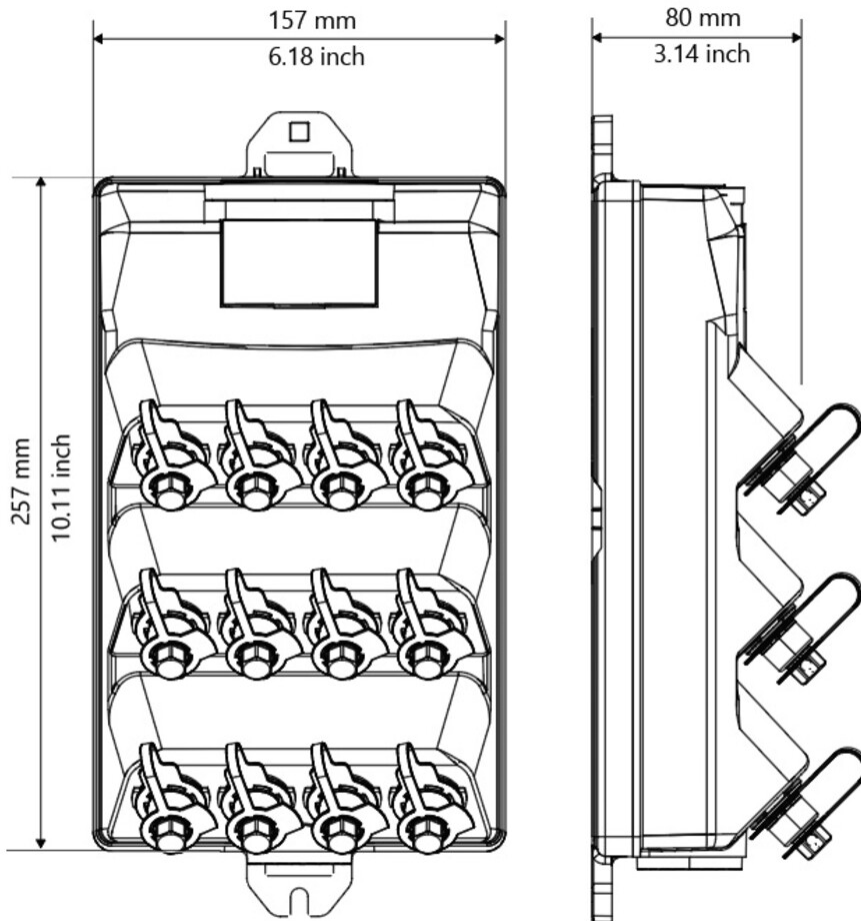

## General Specifications

<b>Distribution Type</b>	8-port tap
<b>Drop Port Type</b>	Hardened full-size SC/APC
<b>Enclosure Color</b>	Black (RAL 9005)
<b>Input Tap, quantity</b>	1
<b>Mounting</b>	Handhole   Pedestal   Pole   Strand
<b>Port Type</b>	Hardened full-size SC/APC
<b>Split Ratio</b>	Terminating
<b>Stub Type</b>	No tail
<b>Tap Ports, quantity</b>	8
<b>Thru Tap, quantity</b>	1

## Dimensions

<b>Height</b>	80 mm   3.15 in
<b>Width</b>	95 mm   3.74 in
<b>Length</b>	192 mm   7.559 in
<b>Cable Length, stub</b>	0 ft (0 m)

## Dimension Drawing