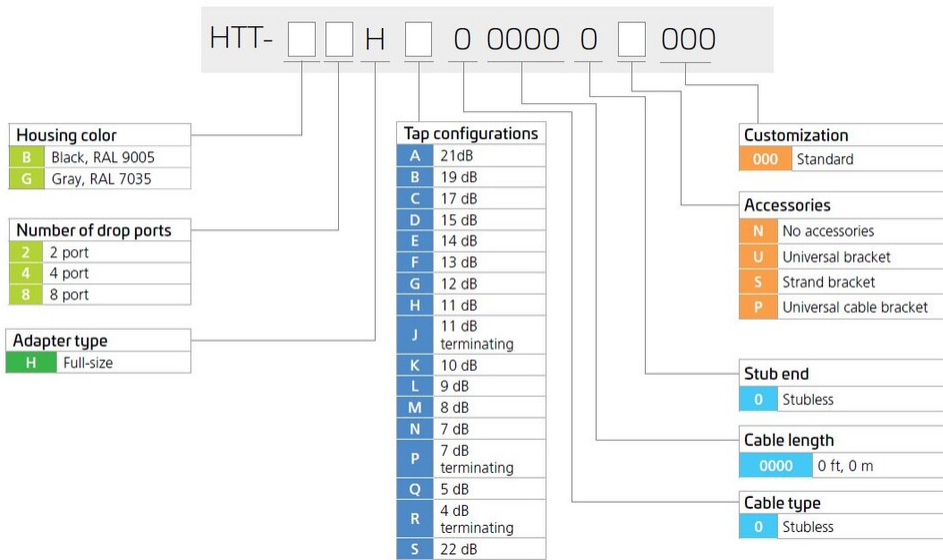

HTT-B8HJ000000N000

Material Specifications

Enclosure Material Type Hardened plastic

Optical Specifications

Operating Wavelength Range 1260 – 1635 nm

Tap Drop Loss, maximum 11.2 dB

Tap Value 11 dB

Environmental Specifications

Operating Temperature -40 °C to +65 °C (-40 °F to +149 °F)

Relative Humidity 5%–100%, condensing

Environmental Space Above ground | Below ground

Qualification Standards IEC 60529, IP68 + 2 m waterhead | IEC 61753-1, category G

UV Resistance UV stabilized

Packaging and Weights

Packaging quantity 1

Packaging Type Box | Carton

Regulatory Compliance/Certifications

Agency **Classification**