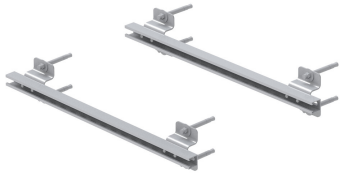

# MTC3339W

---

Remote Radio Seismic Wall Mount Unit 3' Wide

## Product Classification

**Product Type** Remote radio head unit mount

## Dimensions

**Height** 152.4 mm | 6 in

**Width** 914.4 mm | 36 in

**Length** 101.6 mm | 4 in

## Material Specifications

**Material Type** Hot dip galvanized steel