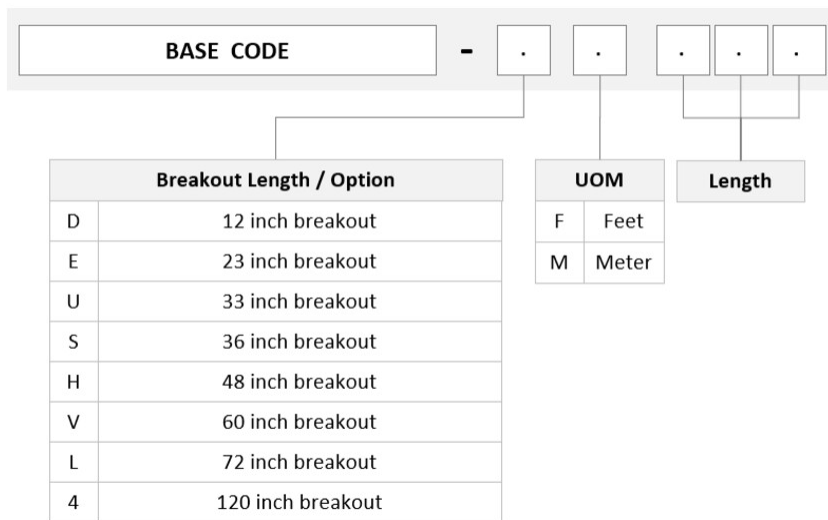

PPLAGV8LCQPH

Dimensions

Height	11 mm | 0.433 in
Width	65 mm | 2.559 in
Depth	170 mm | 6.693 in
Breakout Length, end B	12 in | 120 in | 33 in | 36 in | 48 in | 60 in | 72 in
Cable Assembly Length Range (m)	1 – 400
Cable Assembly Length Range (ft)	2 – 999

Ordering Tree

Optical Specifications

Fiber Mode	Multimode
Fiber Type	OM5
Insertion Loss, maximum	0.35 dB

Environmental Specifications

Qualification Standards	IEC 61753-1 | TIA-568.3-D
Safety Standard	c-UL-us

Packaging and Weights

Packaging quantity	1