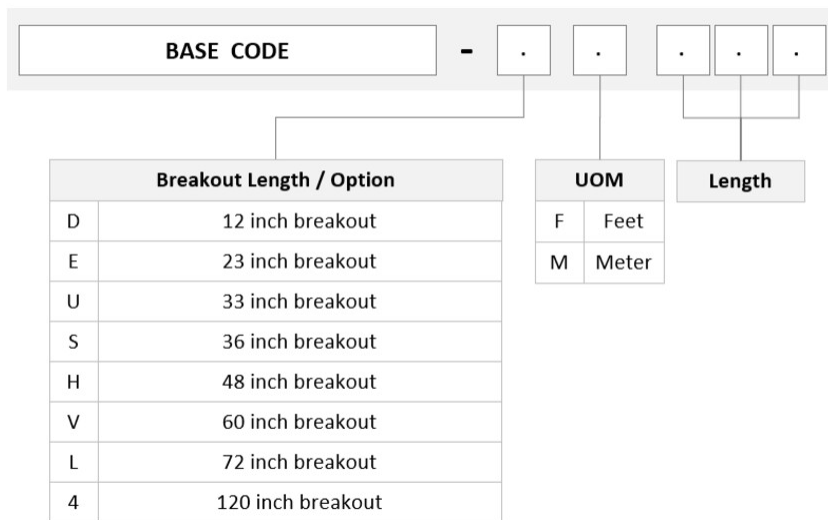

PPLAGX8LCQPL

Dimensions

Height	11 mm | 0.433 in
Width	65 mm | 2.559 in
Depth	170 mm | 6.693 in
Breakout Length, end B	12 in | 120 in | 33 in | 36 in | 48 in | 60 in | 72 in
Cable Assembly Length Range (m)	1 – 400
Cable Assembly Length Range (ft)	2 – 999

Ordering Tree

Optical Specifications

Fiber Mode	Multimode
Fiber Type	OM4
Insertion Loss, maximum	0.35 dB

Environmental Specifications

Qualification Standards	IEC 61753-1 | TIA-568.3-D
Safety Standard	c-UL-us

Packaging and Weights

Packaging quantity	1