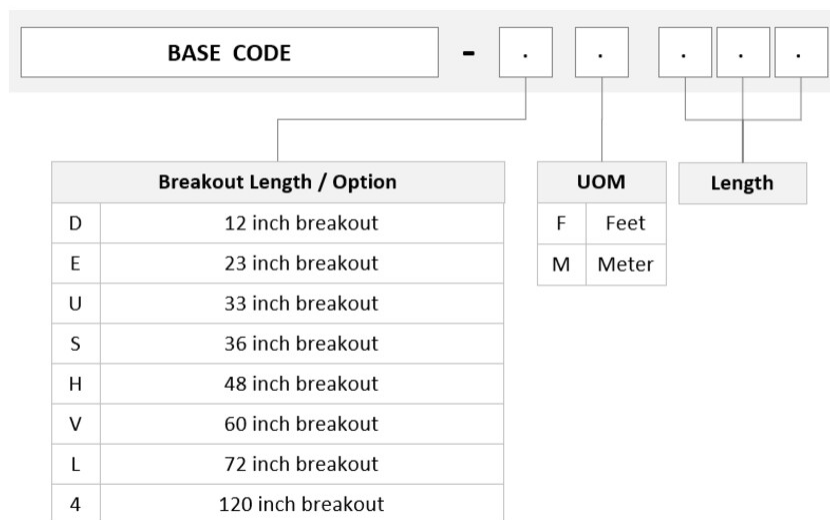

PPLAGX8LCQPU

Dimensions

Height	11 mm | 0.433 in
Width	98 mm | 3.858 in
Depth	170 mm | 6.693 in
Breakout Length, end B	12 in | 120 in | 33 in | 36 in | 48 in | 60 in | 72 in
Cable Assembly Length Range (m)	1 – 400
Cable Assembly Length Range (ft)	2 – 999

Ordering Tree

Optical Specifications

Fiber Mode	Multimode
Fiber Type	OM4
Insertion Loss, maximum	0.35 dB

Environmental Specifications

Qualification Standards	IEC 61753-1 | TIA-568.3-D
Safety Standard	c-UL-us

Packaging and Weights

Packaging quantity	1